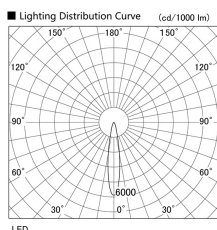

Item no. DD103-3420W8540

Series Name: Versa R-G (DD103)

**DISCONTINUED**

Installation	Recessed mount
Type	Versa R-G (DD103)
Fixture wattage	33.8W
Beam angle	18 deg
Color Temp.	4000K
CRI	Ra>85
Luminous	3415 lm
Body	Die-cast aluminum alloy
Body finish	N/A
Trim finish	White
Reflector finish	N/A
IP Rate	IP20
Light source	COB module
Input Voltage	AC220~240V
Dimming Type	Non-Dimmable
Certificate	CE, CCC
Cut Hole	150mm