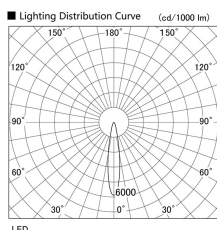

Item no. DD103-3420W8540

Series Name: Versa R-G (DD103)

DISCONTINUED

Installation	Recessed mount
Type	
Fixture wattage	33.8W
Beam angle	18 deg
Color Temp.	4000K
CRI	Ra>85
Luminous	3415 lm
Body	Die-cast aluminum alloy
Body finish	N/A
Trim finish	White
Reflector finish	N/A
IP Rate	IP20
Light source	COB module
Input Voltage	AC220~240V
Dimming Type	Non-Dimmable
Certificate	CE, CCC
Cut Hole	150mm