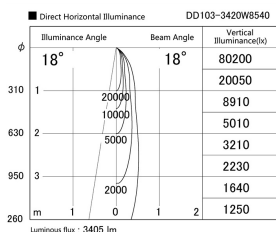

Item no. DD103-3420W8540

Series Name: Versa R-G (DD103)

**DISCONTINUED**

Installation	Recessed mount
Type	Versa R-G (DD103)
Fixture wattage	33.8W
Beam angle	18 deg
Color Temp.	4000K
CRI	Ra>85
Luminous	3415 lm
Body	Die-cast aluminum alloy
Body finish	N/A
Trim finish	White
Reflector finish	N/A
IP Rate	IP20
Light source	COB module
Input Voltage	AC220~240V
Dimming Type	Non-Dimmable
Certificate	CE, CCC
Cut Hole	150mm