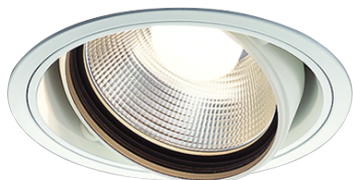

Item no. DD103-3420W8540

Series Name: Versa R-G (DD103)

**DISCONTINUED**

Installation	Recessed mount
Type	Versa R-G (DD103)
Fixture wattage	33.8W
Beam angle	18 deg
Color Temp.	4000K
CRI	Ra>85
Luminous	3415 lm
Body	Die-cast aluminum alloy
Body finish	N/A
Trim finish	White
Reflector finish	N/A
IP Rate	IP20
Light source	COB module
Input Voltage	AC220~240V
Dimming Type	Non-Dimmable
Certificate	CE, CCC
Cut Hole	150mm