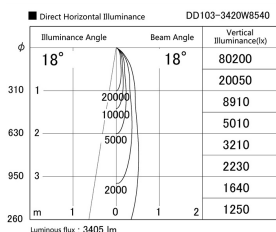

Item no. DD103-3420W8540

Series Name: Versa R-G (DD103)

DISCONTINUED

Installation	Recessed mount
Type	
Fixture wattage	33.8W
Beam angle	18 deg
Color Temp.	4000K
CRI	Ra>85
Luminous	3415 lm
Body	Die-cast aluminum alloy
Body finish	N/A
Trim finish	White
Reflector finish	N/A
IP Rate	IP20
Light source	COB module
Input Voltage	AC220~240V
Dimming Type	Non-Dimmable
Certificate	CE, CCC
Cut Hole	150mm