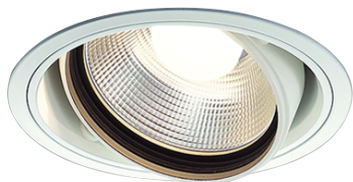

Item no. DD103-3420W8540

Series Name: Versa R-G (DD103)

DISCONTINUED

Installation	Recessed mount
Type	
Fixture wattage	33.8W
Beam angle	18 deg
Color Temp.	4000K
CRI	Ra>85
Luminous	3415 lm
Body	Die-cast aluminum alloy
Body finish	N/A
Trim finish	White
Reflector finish	N/A
IP Rate	IP20
Light source	COB module
Input Voltage	AC220~240V
Dimming Type	Non-Dimmable
Certificate	CE, CCC
Cut Hole	150mm