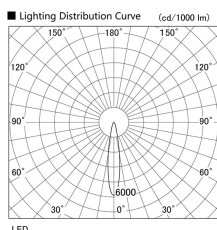

Item no. DD103-3420W9027

Series Name: Versa R-G (DD103)

**DISCONTINUED**

Installation	Recessed mount
Type	
Fixture wattage	33.8W
Beam angle	18 deg
Color Temp.	2700K
CRI	Ra>90
Luminous	2894 lm
Body	Die-cast aluminum alloy
Body finish	N/A
Trim finish	White
Reflector finish	N/A
IP Rate	IP20
Light source	COB module
Input Voltage	AC220~240V
Dimming Type	Non-Dimmable
Certificate	CE, CCC
Cut Hole	150mm