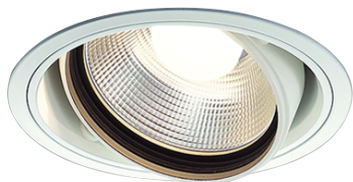

Item no. DD103-3420W9027

Series Name: Versa R-G (DD103)

**DISCONTINUED**

Installation	Recessed mount
Type	
Fixture wattage	33.8W
Beam angle	18 deg
Color Temp.	2700K
CRI	Ra>90
Luminous	2894 lm
Body	Die-cast aluminum alloy
Body finish	N/A
Trim finish	White
Reflector finish	N/A
IP Rate	IP20
Light source	COB module
Input Voltage	AC220~240V
Dimming Type	Non-Dimmable
Certificate	CE, CCC
Cut Hole	150mm