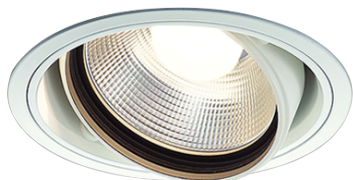

Item no. DD103-3420W9027

Series Name: Versa R-G (DD103)

**DISCONTINUED**

Installation	Recessed mount
Type	Versa R-G (DD103)
Fixture wattage	33.8W
Beam angle	18 deg
Color Temp.	2700K
CRI	Ra>90
Luminous	2894 lm
Body	Die-cast aluminum alloy
Body finish	N/A
Trim finish	White
Reflector finish	N/A
IP Rate	IP20
Light source	COB module
Input Voltage	AC220~240V
Dimming Type	Non-Dimmable
Certificate	CE, CCC
Cut Hole	150mm