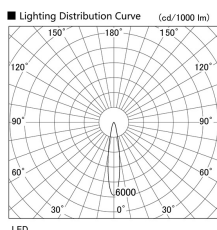

Item no. DD103-3420W9027

Series Name: Versa R-G (DD103)

**DISCONTINUED**

Installation	Recessed mount
Type	Versa R-G (DD103)
Fixture wattage	33.8W
Beam angle	18 deg
Color Temp.	2700K
CRI	Ra>90
Luminous	2894 lm
Body	Die-cast aluminum alloy
Body finish	N/A
Trim finish	White
Reflector finish	N/A
IP Rate	IP20
Light source	COB module
Input Voltage	AC220~240V
Dimming Type	Non-Dimmable
Certificate	CE, CCC
Cut Hole	150mm