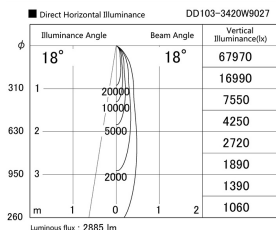

Item no. DD103-3420W9027

Series Name: Versa R-G (DD103)

**DISCONTINUED**

Installation	Recessed mount
Type	
Fixture wattage	33.8W
Beam angle	18 deg
Color Temp.	2700K
CRI	Ra>90
Luminous	2894 lm
Body	Die-cast aluminum alloy
Body finish	N/A
Trim finish	White
Reflector finish	N/A
IP Rate	IP20
Light source	COB module
Input Voltage	AC220~240V
Dimming Type	Non-Dimmable
Certificate	CE, CCC
Cut Hole	150mm