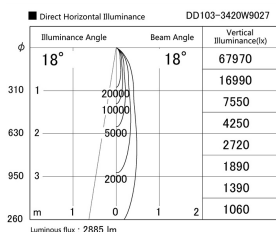

Item no. DD103-3420W9027

Series Name: Versa R-G (DD103)

**DISCONTINUED**

Installation	Recessed mount
Type	Versa R-G (DD103)
Fixture wattage	33.8W
Beam angle	18 deg
Color Temp.	2700K
CRI	Ra>90
Luminous	2894 lm
Body	Die-cast aluminum alloy
Body finish	N/A
Trim finish	White
Reflector finish	N/A
IP Rate	IP20
Light source	COB module
Input Voltage	AC220~240V
Dimming Type	Non-Dimmable
Certificate	CE, CCC
Cut Hole	150mm