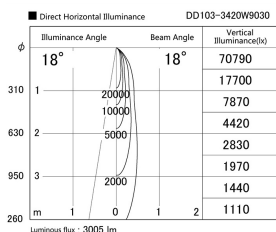

Item no. DD103-3420W9030

Series Name: Versa R-G (DD103)

DISCONTINUED

Installation	Recessed mount
Type	
Fixture wattage	33.8W
Beam angle	18 deg
Color Temp.	3000K
CRI	Ra>90
Luminous	3015 lm
Body	Die-cast aluminum alloy
Body finish	N/A
Trim finish	White
Reflector finish	N/A
IP Rate	IP20
Light source	COB module
Input Voltage	AC220~240V
Dimming Type	Non-Dimmable
Certificate	CE, CCC
Cut Hole	150mm