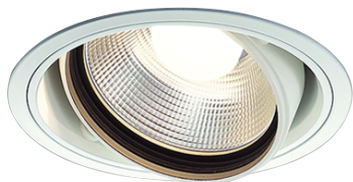

Item no. DD103-3420W9030

Series Name: Versa R-G (DD103)

DISCONTINUED

Installation	Recessed mount
Type	
Fixture wattage	33.8W
Beam angle	18 deg
Color Temp.	3000K
CRI	Ra>90
Luminous	3015 lm
Body	Die-cast aluminum alloy
Body finish	N/A
Trim finish	White
Reflector finish	N/A
IP Rate	IP20
Light source	COB module
Input Voltage	AC220~240V
Dimming Type	Non-Dimmable
Certificate	CE, CCC
Cut Hole	150mm