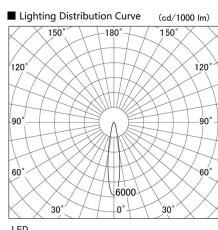

Item no. DD103-3420W9030

Series Name: Versa R-G (DD103)

DISCONTINUED

Installation	Recessed mount
Type	
Fixture wattage	33.8W
Beam angle	18 deg
Color Temp.	3000K
CRI	Ra>90
Luminous	3015 lm
Body	Die-cast aluminum alloy
Body finish	N/A
Trim finish	White
Reflector finish	N/A
IP Rate	IP20
Light source	COB module
Input Voltage	AC220~240V
Dimming Type	Non-Dimmable
Certificate	CE, CCC
Cut Hole	150mm