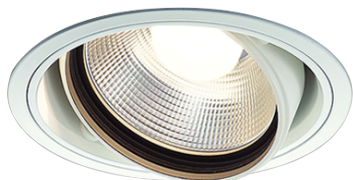

Item no. DD103-3420W9035

Series Name: Versa R-G (DD103)

**DISCONTINUED**

Installation	Recessed mount
Type	Versa R-G (DD103)
Fixture wattage	33.8W
Beam angle	18 deg
Color Temp.	3500K
CRI	Ra>90
Luminous	3075 lm
Body	Die-cast aluminum alloy
Body finish	N/A
Trim finish	White
Reflector finish	N/A
IP Rate	IP20
Light source	COB module
Input Voltage	AC220~240V
Dimming Type	Non-Dimmable
Certificate	CE, CCC
Cut Hole	150mm