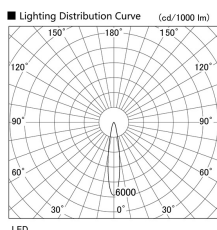

Item no. DD103-3420W9035

Series Name: Versa R-G (DD103)

**DISCONTINUED**

Installation	Recessed mount
Type	Versa R-G (DD103)
Fixture wattage	33.8W
Beam angle	18 deg
Color Temp.	3500K
CRI	Ra>90
Luminous	3075 lm
Body	Die-cast aluminum alloy
Body finish	N/A
Trim finish	White
Reflector finish	N/A
IP Rate	IP20
Light source	COB module
Input Voltage	AC220~240V
Dimming Type	Non-Dimmable
Certificate	CE, CCC
Cut Hole	150mm