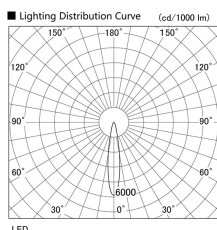

Item no. DD103-3420W9035

Series Name: Versa R-G (DD103)

DISCONTINUED

Installation	Recessed mount
Type	
Fixture wattage	33.8W
Beam angle	18 deg
Color Temp.	3500K
CRI	Ra>90
Luminous	3075 lm
Body	Die-cast aluminum alloy
Body finish	N/A
Trim finish	White
Reflector finish	N/A
IP Rate	IP20
Light source	COB module
Input Voltage	AC220~240V
Dimming Type	Non-Dimmable
Certificate	CE, CCC
Cut Hole	150mm