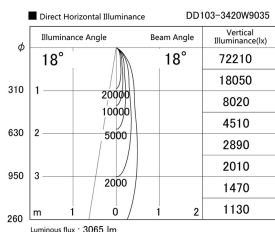

Item no. DD103-3420W9035

Series Name: Versa R-G (DD103)

**DISCONTINUED**

Installation	Recessed mount
Type	Versa R-G (DD103)
Fixture wattage	33.8W
Beam angle	18 deg
Color Temp.	3500K
CRI	Ra>90
Luminous	3075 lm
Body	Die-cast aluminum alloy
Body finish	N/A
Trim finish	White
Reflector finish	N/A
IP Rate	IP20
Light source	COB module
Input Voltage	AC220~240V
Dimming Type	Non-Dimmable
Certificate	CE, CCC
Cut Hole	150mm