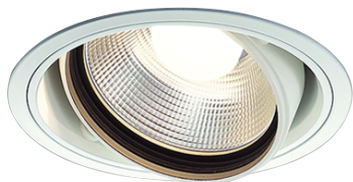

Item no. DD103-3420W9035

Series Name: Versa R-G (DD103)

DISCONTINUED

Installation	Recessed mount
Type	
Fixture wattage	33.8W
Beam angle	18 deg
Color Temp.	3500K
CRI	Ra>90
Luminous	3075 lm
Body	Die-cast aluminum alloy
Body finish	N/A
Trim finish	White
Reflector finish	N/A
IP Rate	IP20
Light source	COB module
Input Voltage	AC220~240V
Dimming Type	Non-Dimmable
Certificate	CE, CCC
Cut Hole	150mm