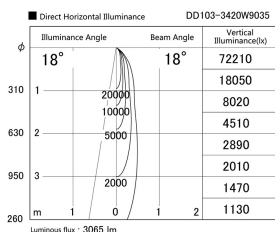

Item no. DD103-3420W9035

Series Name: Versa R-G (DD103)

DISCONTINUED

Installation	Recessed mount
Type	
Fixture wattage	33.8W
Beam angle	18 deg
Color Temp.	3500K
CRI	Ra>90
Luminous	3075 lm
Body	Die-cast aluminum alloy
Body finish	N/A
Trim finish	White
Reflector finish	N/A
IP Rate	IP20
Light source	COB module
Input Voltage	AC220~240V
Dimming Type	Non-Dimmable
Certificate	CE, CCC
Cut Hole	150mm