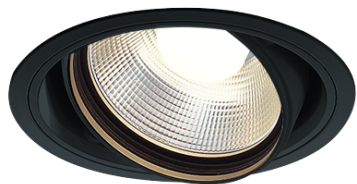

Item no. DD103-3430B8527

Series Name: Versa R-G (DD103)

DISCONTINUED

Installation	Recessed mount
Type	Versa R-G (DD103)
Fixture wattage	33.8W
Beam angle	29 deg
Color Temp.	2700K
CRI	Ra>85
Luminous	3162 lm
Body	Die-cast aluminum alloy
Body finish	N/A
Trim finish	Black
Reflector finish	N/A
IP Rate	IP20
Light source	COB module
Input Voltage	AC220~240V
Dimming Type	Non-Dimmable
Certificate	CE, CCC
Cut Hole	150mm