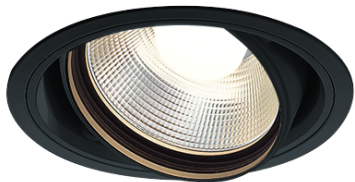

Item no. DD103-3430B8530

Series Name: Versa R-G (DD103)

DISCONTINUED

Installation	Recessed mount
Type	Versa R-G (DD103)
Fixture wattage	33.8W
Beam angle	29 deg
Color Temp.	3000K
CRI	Ra>85
Luminous	3294 lm
Body	Die-cast aluminum alloy
Body finish	N/A
Trim finish	Black
Reflector finish	N/A
IP Rate	IP20
Light source	COB module
Input Voltage	AC220~240V
Dimming Type	Non-Dimmable
Certificate	CE, CCC
Cut Hole	150mm