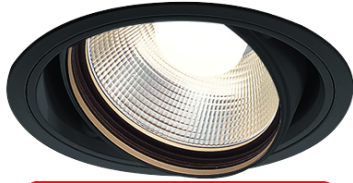

Item no. DD103-3430B8535

Series Name: Versa R-G (DD103)

DISCONTINUED

Installation	Recessed mount
Type	Versa R-G (DD103)
Fixture wattage	33.8W
Beam angle	29 deg
Color Temp.	3500K
CRI	Ra>85
Luminous	3360 lm
Body	Die-cast aluminum alloy
Body finish	N/A
Trim finish	Black
Reflector finish	N/A
IP Rate	IP20
Light source	COB module
Input Voltage	AC220~240V
Dimming Type	Non-Dimmable
Certificate	CE, CCC
Cut Hole	150mm