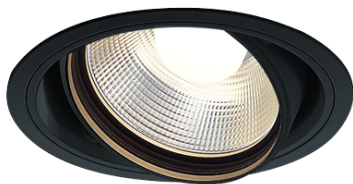

Item no. DD103-3430B8535

Series Name: Versa R-G (DD103)

**DISCONTINUED**

Installation	Recessed mount
Type	
Fixture wattage	33.8W
Beam angle	29 deg
Color Temp.	3500K
CRI	Ra>85
Luminous	3360 lm
Body	Die-cast aluminum alloy
Body finish	N/A
Trim finish	Black
Reflector finish	N/A
IP Rate	IP20
Light source	COB module
Input Voltage	AC220~240V
Dimming Type	Non-Dimmable
Certificate	CE, CCC
Cut Hole	150mm