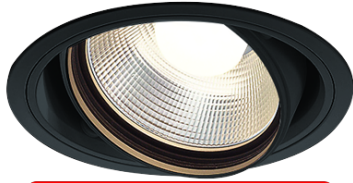

Item no. DD103-3430B8540

Series Name: Versa R-G (DD103)

**DISCONTINUED**

Installation	Recessed mount
Type	
Fixture wattage	33.8W
Beam angle	29 deg
Color Temp.	4000K
CRI	Ra>85
Luminous	3393 lm
Body	Die-cast aluminum alloy
Body finish	N/A
Trim finish	Black
Reflector finish	N/A
IP Rate	IP20
Light source	COB module
Input Voltage	AC220~240V
Dimming Type	Non-Dimmable
Certificate	CE, CCC
Cut Hole	150mm