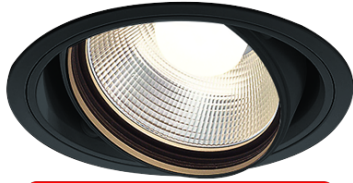

Item no. DD103-3430B8540

Series Name: Versa R-G (DD103)

**DISCONTINUED**

Installation	Recessed mount
Type	Versa R-G (DD103)
Fixture wattage	33.8W
Beam angle	29 deg
Color Temp.	4000K
CRI	Ra>85
Luminous	3393 lm
Body	Die-cast aluminum alloy
Body finish	N/A
Trim finish	Black
Reflector finish	N/A
IP Rate	IP20
Light source	COB module
Input Voltage	AC220~240V
Dimming Type	Non-Dimmable
Certificate	CE, CCC
Cut Hole	150mm