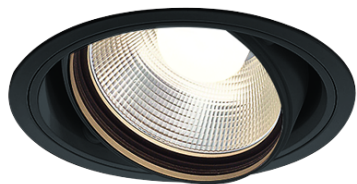

Item no. DD103-3430B9027

Series Name: Versa R-G (DD103)

**DISCONTINUED**

Installation	Recessed mount
Type	Versa R-G (DD103)
Fixture wattage	33.8W
Beam angle	29 deg
Color Temp.	2700K
CRI	Ra>90
Luminous	2875 lm
Body	Die-cast aluminum alloy
Body finish	N/A
Trim finish	Black
Reflector finish	N/A
IP Rate	IP20
Light source	COB module
Input Voltage	AC220~240V
Dimming Type	Non-Dimmable
Certificate	CE, CCC
Cut Hole	150mm