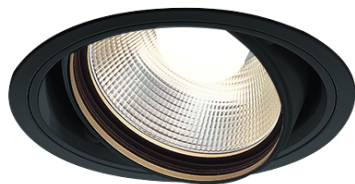

Item no. DD103-3430B9027

Series Name: Versa R-G (DD103)

DISCONTINUED

Installation	Recessed mount
Type	
Fixture wattage	33.8W
Beam angle	29 deg
Color Temp.	2700K
CRI	Ra>90
Luminous	2875 lm
Body	Die-cast aluminum alloy
Body finish	N/A
Trim finish	Black
Reflector finish	N/A
IP Rate	IP20
Light source	COB module
Input Voltage	AC220~240V
Dimming Type	Non-Dimmable
Certificate	CE, CCC
Cut Hole	150mm