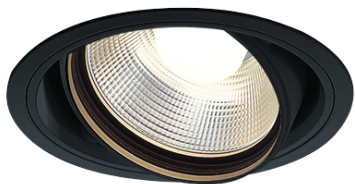

Item no. DD103-3430B9030

Series Name: Versa R-G (DD103)

**DISCONTINUED**

Installation	Recessed mount
Type	
Fixture wattage	33.8W
Beam angle	29 deg
Color Temp.	3000K
CRI	Ra>90
Luminous	2995 lm
Body	Die-cast aluminum alloy
Body finish	N/A
Trim finish	Black
Reflector finish	N/A
IP Rate	IP20
Light source	COB module
Input Voltage	AC220~240V
Dimming Type	Non-Dimmable
Certificate	CE, CCC
Cut Hole	150mm