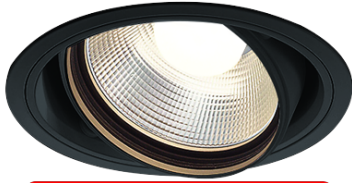

Item no. DD103-3430B9030

Series Name: Versa R-G (DD103)

**DISCONTINUED**

Installation	Recessed mount
Type	Versa R-G (DD103)
Fixture wattage	33.8W
Beam angle	29 deg
Color Temp.	3000K
CRI	Ra>90
Luminous	2995 lm
Body	Die-cast aluminum alloy
Body finish	N/A
Trim finish	Black
Reflector finish	N/A
IP Rate	IP20
Light source	COB module
Input Voltage	AC220~240V
Dimming Type	Non-Dimmable
Certificate	CE, CCC
Cut Hole	150mm