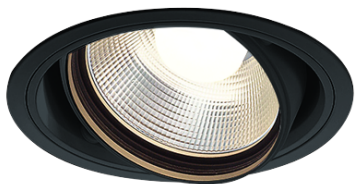

Item no. DD103-3430B9035

Series Name: Versa R-G (DD103)

**DISCONTINUED**

Installation	Recessed mount
Type	Versa R-G (DD103)
Fixture wattage	33.8W
Beam angle	29 deg
Color Temp.	3500K
CRI	Ra>90
Luminous	3055 lm
Body	Die-cast aluminum alloy
Body finish	N/A
Trim finish	Black
Reflector finish	N/A
IP Rate	IP20
Light source	COB module
Input Voltage	AC220~240V
Dimming Type	Non-Dimmable
Certificate	CE, CCC
Cut Hole	150mm