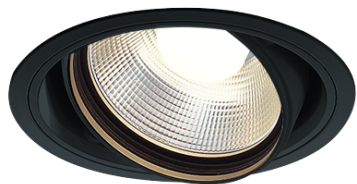

Item no. DD103-3430B9040

Series Name: Versa R-G (DD103)

DISCONTINUED

Installation	Recessed mount
Type	Versa R-G (DD103)
Fixture wattage	33.8W
Beam angle	29 deg
Color Temp.	4000K
CRI	Ra>90
Luminous	3085 lm
Body	Die-cast aluminum alloy
Body finish	N/A
Trim finish	Black
Reflector finish	N/A
IP Rate	IP20
Light source	COB module
Input Voltage	AC220~240V
Dimming Type	Non-Dimmable
Certificate	CE, CCC
Cut Hole	150mm