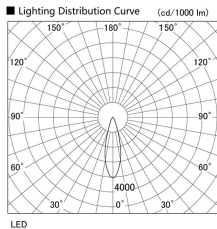

Item no. DD103-3430W8527

Series Name: Versa R-G (DD103)

DISCONTINUED

Installation	Recessed mount
Type	
Fixture wattage	33.8W
Beam angle	29 deg
Color Temp.	2700K
CRI	Ra>85
Luminous	3162 lm
Body	Die-cast aluminum alloy
Body finish	N/A
Trim finish	White
Reflector finish	N/A
IP Rate	IP20
Light source	COB module
Input Voltage	AC220~240V
Dimming Type	Non-Dimmable
Certificate	CE, CCC
Cut Hole	150mm