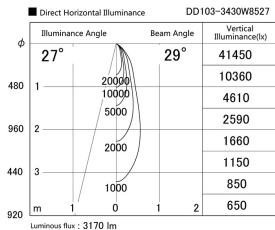

Item no. DD103-3430W8527

Series Name: Versa R-G (DD103)

DISCONTINUED

Installation	Recessed mount
Type	
Fixture wattage	33.8W
Beam angle	29 deg
Color Temp.	2700K
CRI	Ra>85
Luminous	3162 lm
Body	Die-cast aluminum alloy
Body finish	N/A
Trim finish	White
Reflector finish	N/A
IP Rate	IP20
Light source	COB module
Input Voltage	AC220~240V
Dimming Type	Non-Dimmable
Certificate	CE, CCC
Cut Hole	150mm