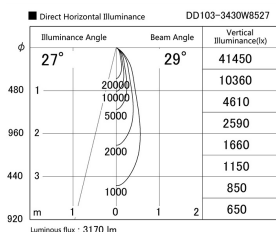

Item no. DD103-3430W8527

Series Name: Versa R-G (DD103)

DISCONTINUED

Installation	Recessed mount
Type	Versa R-G (DD103)
Fixture wattage	33.8W
Beam angle	29 deg
Color Temp.	2700K
CRI	Ra>85
Luminous	3162 lm
Body	Die-cast aluminum alloy
Body finish	N/A
Trim finish	White
Reflector finish	N/A
IP Rate	IP20
Light source	COB module
Input Voltage	AC220~240V
Dimming Type	Non-Dimmable
Certificate	CE, CCC
Cut Hole	150mm