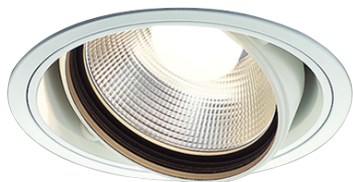

Item no. DD103-3430W8527

Series Name: Versa R-G (DD103)

DISCONTINUED

Installation	Recessed mount
Type	Versa R-G (DD103)
Fixture wattage	33.8W
Beam angle	29 deg
Color Temp.	2700K
CRI	Ra>85
Luminous	3162 lm
Body	Die-cast aluminum alloy
Body finish	N/A
Trim finish	White
Reflector finish	N/A
IP Rate	IP20
Light source	COB module
Input Voltage	AC220~240V
Dimming Type	Non-Dimmable
Certificate	CE, CCC
Cut Hole	150mm