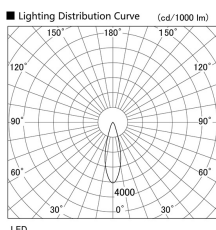

Item no. DD103-3430W8527

Series Name: Versa R-G (DD103)

DISCONTINUED

Installation	Recessed mount
Type	Versa R-G (DD103)
Fixture wattage	33.8W
Beam angle	29 deg
Color Temp.	2700K
CRI	Ra>85
Luminous	3162 lm
Body	Die-cast aluminum alloy
Body finish	N/A
Trim finish	White
Reflector finish	N/A
IP Rate	IP20
Light source	COB module
Input Voltage	AC220~240V
Dimming Type	Non-Dimmable
Certificate	CE, CCC
Cut Hole	150mm