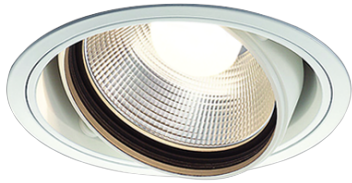

Item no. DD103-3430W8527

Series Name: Versa R-G (DD103)

DISCONTINUED

Installation	Recessed mount
Type	
Fixture wattage	33.8W
Beam angle	29 deg
Color Temp.	2700K
CRI	Ra>85
Luminous	3162 lm
Body	Die-cast aluminum alloy
Body finish	N/A
Trim finish	White
Reflector finish	N/A
IP Rate	IP20
Light source	COB module
Input Voltage	AC220~240V
Dimming Type	Non-Dimmable
Certificate	CE, CCC
Cut Hole	150mm