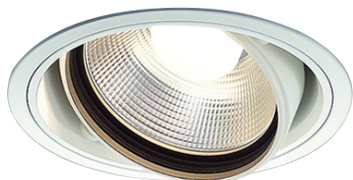

Item no. DD103-3430W8530

Series Name: Versa R-G (DD103)

**DISCONTINUED**

Installation	Recessed mount
Type	
Fixture wattage	33.8W
Beam angle	29 deg
Color Temp.	3000K
CRI	Ra>85
Luminous	3294 lm
Body	Die-cast aluminum alloy
Body finish	N/A
Trim finish	White
Reflector finish	N/A
IP Rate	IP20
Light source	COB module
Input Voltage	AC220~240V
Dimming Type	Non-Dimmable
Certificate	CE, CCC
Cut Hole	150mm