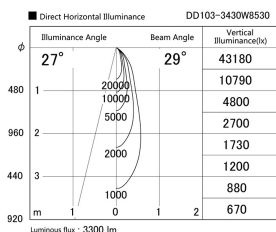

Item no. DD103-3430W8530

Series Name: Versa R-G (DD103)

**DISCONTINUED**

Installation	Recessed mount
Type	
Fixture wattage	33.8W
Beam angle	29 deg
Color Temp.	3000K
CRI	Ra>85
Luminous	3294 lm
Body	Die-cast aluminum alloy
Body finish	N/A
Trim finish	White
Reflector finish	N/A
IP Rate	IP20
Light source	COB module
Input Voltage	AC220~240V
Dimming Type	Non-Dimmable
Certificate	CE, CCC
Cut Hole	150mm