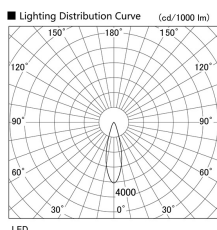

Item no. DD103-3430W8530

Series Name: Versa R-G (DD103)

**DISCONTINUED**

Installation	Recessed mount
Type	
Fixture wattage	33.8W
Beam angle	29 deg
Color Temp.	3000K
CRI	Ra>85
Luminous	3294 lm
Body	Die-cast aluminum alloy
Body finish	N/A
Trim finish	White
Reflector finish	N/A
IP Rate	IP20
Light source	COB module
Input Voltage	AC220~240V
Dimming Type	Non-Dimmable
Certificate	CE, CCC
Cut Hole	150mm