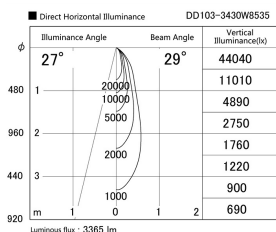

Item no. DD103-3430W8535

Series Name: Versa R-G (DD103)

DISCONTINUED

Installation	Recessed mount
Type	
Fixture wattage	33.8W
Beam angle	29 deg
Color Temp.	3500K
CRI	Ra>85
Luminous	3360 lm
Body	Die-cast aluminum alloy
Body finish	N/A
Trim finish	White
Reflector finish	N/A
IP Rate	IP20
Light source	COB module
Input Voltage	AC220~240V
Dimming Type	Non-Dimmable
Certificate	CE, CCC
Cut Hole	150mm