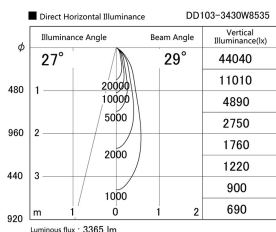

Item no. DD103-3430W8535

Series Name: Versa R-G (DD103)

DISCONTINUED

Installation	Recessed mount
Type	Versa R-G (DD103)
Fixture wattage	33.8W
Beam angle	29 deg
Color Temp.	3500K
CRI	Ra>85
Luminous	3360 lm
Body	Die-cast aluminum alloy
Body finish	N/A
Trim finish	White
Reflector finish	N/A
IP Rate	IP20
Light source	COB module
Input Voltage	AC220~240V
Dimming Type	Non-Dimmable
Certificate	CE, CCC
Cut Hole	150mm