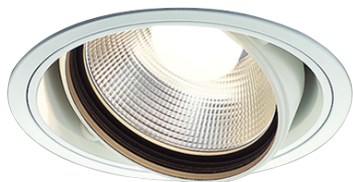

Item no. DD103-3430W8535

Series Name: Versa R-G (DD103)

DISCONTINUED

Installation	Recessed mount
Type	Versa R-G (DD103)
Fixture wattage	33.8W
Beam angle	29 deg
Color Temp.	3500K
CRI	Ra>85
Luminous	3360 lm
Body	Die-cast aluminum alloy
Body finish	N/A
Trim finish	White
Reflector finish	N/A
IP Rate	IP20
Light source	COB module
Input Voltage	AC220~240V
Dimming Type	Non-Dimmable
Certificate	CE, CCC
Cut Hole	150mm