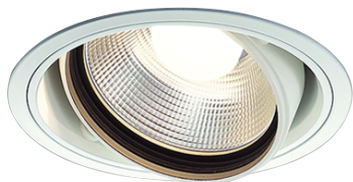

Item no. DD103-3430W8535

Series Name: Versa R-G (DD103)

DISCONTINUED

Installation	Recessed mount
Type	
Fixture wattage	33.8W
Beam angle	29 deg
Color Temp.	3500K
CRI	Ra>85
Luminous	3360 lm
Body	Die-cast aluminum alloy
Body finish	N/A
Trim finish	White
Reflector finish	N/A
IP Rate	IP20
Light source	COB module
Input Voltage	AC220~240V
Dimming Type	Non-Dimmable
Certificate	CE, CCC
Cut Hole	150mm