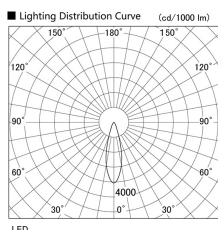

Item no. DD103-3430W8535

Series Name: Versa R-G (DD103)

DISCONTINUED

Installation	Recessed mount
Type	
Fixture wattage	33.8W
Beam angle	29 deg
Color Temp.	3500K
CRI	Ra>85
Luminous	3360 lm
Body	Die-cast aluminum alloy
Body finish	N/A
Trim finish	White
Reflector finish	N/A
IP Rate	IP20
Light source	COB module
Input Voltage	AC220~240V
Dimming Type	Non-Dimmable
Certificate	CE, CCC
Cut Hole	150mm