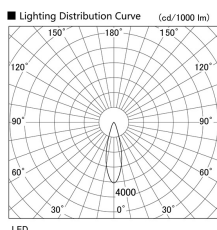

Item no. DD103-3430W8535

Series Name: Versa R-G (DD103)

DISCONTINUED

Installation	Recessed mount
Type	Versa R-G (DD103)
Fixture wattage	33.8W
Beam angle	29 deg
Color Temp.	3500K
CRI	Ra>85
Luminous	3360 lm
Body	Die-cast aluminum alloy
Body finish	N/A
Trim finish	White
Reflector finish	N/A
IP Rate	IP20
Light source	COB module
Input Voltage	AC220~240V
Dimming Type	Non-Dimmable
Certificate	CE, CCC
Cut Hole	150mm