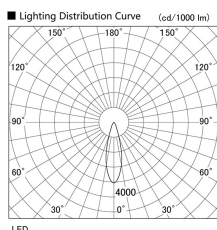

Item no. DD103-3430W8540

Series Name: Versa R-G (DD103)

**DISCONTINUED**

Installation	Recessed mount
Type	Versa R-G (DD103)
Fixture wattage	33.8W
Beam angle	29 deg
Color Temp.	4000K
CRI	Ra>85
Luminous	3393 lm
Body	Die-cast aluminum alloy
Body finish	N/A
Trim finish	White
Reflector finish	N/A
IP Rate	IP20
Light source	COB module
Input Voltage	AC220~240V
Dimming Type	Non-Dimmable
Certificate	CE, CCC
Cut Hole	150mm