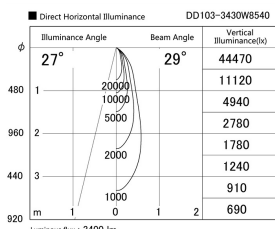

Item no. DD103-3430W8540

Series Name: Versa R-G (DD103)

**DISCONTINUED**

Installation	Recessed mount
Type	Versa R-G (DD103)
Fixture wattage	33.8W
Beam angle	29 deg
Color Temp.	4000K
CRI	Ra>85
Luminous	3393 lm
Body	Die-cast aluminum alloy
Body finish	N/A
Trim finish	White
Reflector finish	N/A
IP Rate	IP20
Light source	COB module
Input Voltage	AC220~240V
Dimming Type	Non-Dimmable
Certificate	CE, CCC
Cut Hole	150mm