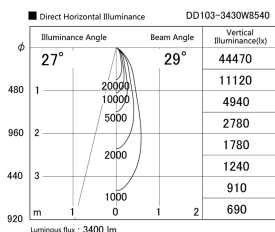

Item no. DD103-3430W8540

Series Name: Versa R-G (DD103)

DISCONTINUED

Installation	Recessed mount
Type	
Fixture wattage	33.8W
Beam angle	29 deg
Color Temp.	4000K
CRI	Ra>85
Luminous	3393 lm
Body	Die-cast aluminum alloy
Body finish	N/A
Trim finish	White
Reflector finish	N/A
IP Rate	IP20
Light source	COB module
Input Voltage	AC220~240V
Dimming Type	Non-Dimmable
Certificate	CE, CCC
Cut Hole	150mm