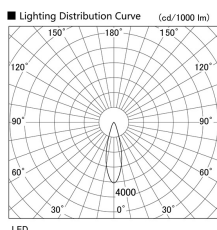

Item no. DD103-3430W8540

Series Name: Versa R-G (DD103)

DISCONTINUED

Installation	Recessed mount
Type	
Fixture wattage	33.8W
Beam angle	29 deg
Color Temp.	4000K
CRI	Ra>85
Luminous	3393 lm
Body	Die-cast aluminum alloy
Body finish	N/A
Trim finish	White
Reflector finish	N/A
IP Rate	IP20
Light source	COB module
Input Voltage	AC220~240V
Dimming Type	Non-Dimmable
Certificate	CE, CCC
Cut Hole	150mm