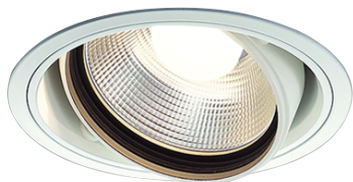

Item no. DD103-3430W8540

Series Name: Versa R-G (DD103)

DISCONTINUED

Installation	Recessed mount
Type	
Fixture wattage	33.8W
Beam angle	29 deg
Color Temp.	4000K
CRI	Ra>85
Luminous	3393 lm
Body	Die-cast aluminum alloy
Body finish	N/A
Trim finish	White
Reflector finish	N/A
IP Rate	IP20
Light source	COB module
Input Voltage	AC220~240V
Dimming Type	Non-Dimmable
Certificate	CE, CCC
Cut Hole	150mm