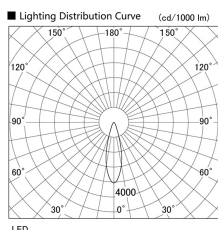

Item no. DD103-3430W9027

Series Name: Versa R-G (DD103)

**DISCONTINUED**

Installation	Recessed mount
Type	
Fixture wattage	33.8W
Beam angle	29 deg
Color Temp.	2700K
CRI	Ra>90
Luminous	2875 lm
Body	Die-cast aluminum alloy
Body finish	N/A
Trim finish	White
Reflector finish	N/A
IP Rate	IP20
Light source	COB module
Input Voltage	AC220~240V
Dimming Type	Non-Dimmable
Certificate	CE, CCC
Cut Hole	150mm