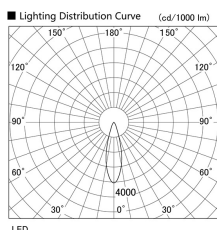

Item no. DD103-3430W9027

Series Name: Versa R-G (DD103)

DISCONTINUED

Installation	Recessed mount
Type	Versa R-G (DD103)
Fixture wattage	33.8W
Beam angle	29 deg
Color Temp.	2700K
CRI	Ra>90
Luminous	2875 lm
Body	Die-cast aluminum alloy
Body finish	N/A
Trim finish	White
Reflector finish	N/A
IP Rate	IP20
Light source	COB module
Input Voltage	AC220~240V
Dimming Type	Non-Dimmable
Certificate	CE, CCC
Cut Hole	150mm