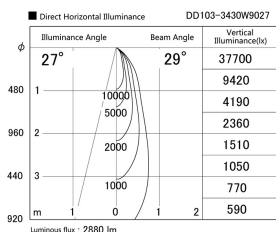

Item no. DD103-3430W9027

Series Name: Versa R-G (DD103)

**DISCONTINUED**

Installation	Recessed mount
Type	
Fixture wattage	33.8W
Beam angle	29 deg
Color Temp.	2700K
CRI	Ra>90
Luminous	2875 lm
Body	Die-cast aluminum alloy
Body finish	N/A
Trim finish	White
Reflector finish	N/A
IP Rate	IP20
Light source	COB module
Input Voltage	AC220~240V
Dimming Type	Non-Dimmable
Certificate	CE, CCC
Cut Hole	150mm