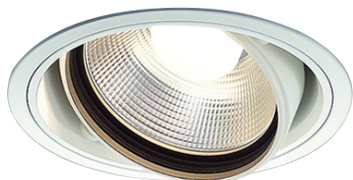

Item no. DD103-3430W9027

Series Name: Versa R-G (DD103)

**DISCONTINUED**

Installation	Recessed mount
Type	
Fixture wattage	33.8W
Beam angle	29 deg
Color Temp.	2700K
CRI	Ra>90
Luminous	2875 lm
Body	Die-cast aluminum alloy
Body finish	N/A
Trim finish	White
Reflector finish	N/A
IP Rate	IP20
Light source	COB module
Input Voltage	AC220~240V
Dimming Type	Non-Dimmable
Certificate	CE, CCC
Cut Hole	150mm