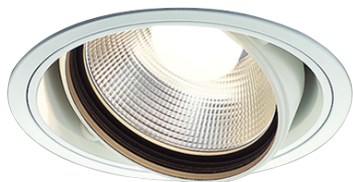

Item no. DD103-3430W9027

Series Name: Versa R-G (DD103)

DISCONTINUED

Installation	Recessed mount
Type	Versa R-G (DD103)
Fixture wattage	33.8W
Beam angle	29 deg
Color Temp.	2700K
CRI	Ra>90
Luminous	2875 lm
Body	Die-cast aluminum alloy
Body finish	N/A
Trim finish	White
Reflector finish	N/A
IP Rate	IP20
Light source	COB module
Input Voltage	AC220~240V
Dimming Type	Non-Dimmable
Certificate	CE, CCC
Cut Hole	150mm