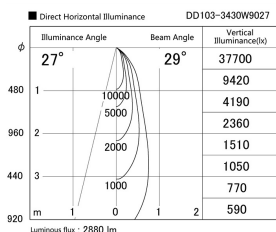

Item no. DD103-3430W9027

Series Name: Versa R-G (DD103)

DISCONTINUED

Installation	Recessed mount
Type	Versa R-G (DD103)
Fixture wattage	33.8W
Beam angle	29 deg
Color Temp.	2700K
CRI	Ra>90
Luminous	2875 lm
Body	Die-cast aluminum alloy
Body finish	N/A
Trim finish	White
Reflector finish	N/A
IP Rate	IP20
Light source	COB module
Input Voltage	AC220~240V
Dimming Type	Non-Dimmable
Certificate	CE, CCC
Cut Hole	150mm