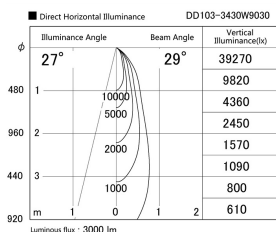

Item no. DD103-3430W9030

Series Name: Versa R-G (DD103)

**DISCONTINUED**

Installation	Recessed mount
Type	Versa R-G (DD103)
Fixture wattage	33.8W
Beam angle	29 deg
Color Temp.	3000K
CRI	Ra>90
Luminous	2995 lm
Body	Die-cast aluminum alloy
Body finish	N/A
Trim finish	White
Reflector finish	N/A
IP Rate	IP20
Light source	COB module
Input Voltage	AC220~240V
Dimming Type	Non-Dimmable
Certificate	CE, CCC
Cut Hole	150mm