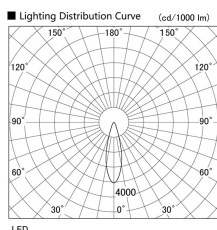

Item no. DD103-3430W9030

Series Name: Versa R-G (DD103)

**DISCONTINUED**

Installation	Recessed mount
Type	Versa R-G (DD103)
Fixture wattage	33.8W
Beam angle	29 deg
Color Temp.	3000K
CRI	Ra>90
Luminous	2995 lm
Body	Die-cast aluminum alloy
Body finish	N/A
Trim finish	White
Reflector finish	N/A
IP Rate	IP20
Light source	COB module
Input Voltage	AC220~240V
Dimming Type	Non-Dimmable
Certificate	CE, CCC
Cut Hole	150mm