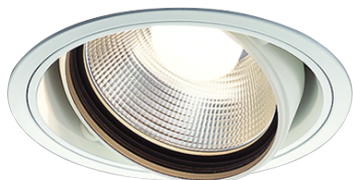

Item no. DD103-3430W9030

Series Name: Versa R-G (DD103)

**DISCONTINUED**

Installation	Recessed mount
Type	Versa R-G (DD103)
Fixture wattage	33.8W
Beam angle	29 deg
Color Temp.	3000K
CRI	Ra>90
Luminous	2995 lm
Body	Die-cast aluminum alloy
Body finish	N/A
Trim finish	White
Reflector finish	N/A
IP Rate	IP20
Light source	COB module
Input Voltage	AC220~240V
Dimming Type	Non-Dimmable
Certificate	CE, CCC
Cut Hole	150mm