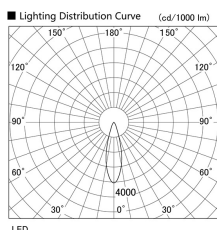

Item no. DD103-3430W9035

Series Name: Versa R-G (DD103)

**DISCONTINUED**

Installation	Recessed mount
Type	Versa R-G (DD103)
Fixture wattage	33.8W
Beam angle	29 deg
Color Temp.	3500K
CRI	Ra>90
Luminous	3055 lm
Body	Die-cast aluminum alloy
Body finish	N/A
Trim finish	White
Reflector finish	N/A
IP Rate	IP20
Light source	COB module
Input Voltage	AC220~240V
Dimming Type	Non-Dimmable
Certificate	CE, CCC
Cut Hole	150mm