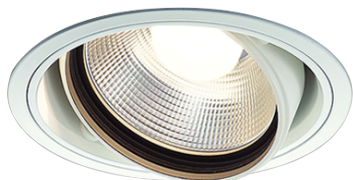

Item no. DD103-3430W9035

Series Name: Versa R-G (DD103)

**DISCONTINUED**

Installation	Recessed mount
Type	Versa R-G (DD103)
Fixture wattage	33.8W
Beam angle	29 deg
Color Temp.	3500K
CRI	Ra>90
Luminous	3055 lm
Body	Die-cast aluminum alloy
Body finish	N/A
Trim finish	White
Reflector finish	N/A
IP Rate	IP20
Light source	COB module
Input Voltage	AC220~240V
Dimming Type	Non-Dimmable
Certificate	CE, CCC
Cut Hole	150mm