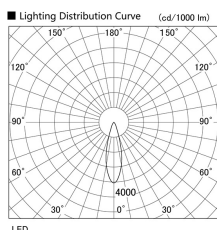

Item no. DD103-3430W9035

Series Name: Versa R-G (DD103)

DISCONTINUED

Installation	Recessed mount
Type	
Fixture wattage	33.8W
Beam angle	29 deg
Color Temp.	3500K
CRI	Ra>90
Luminous	3055 lm
Body	Die-cast aluminum alloy
Body finish	N/A
Trim finish	White
Reflector finish	N/A
IP Rate	IP20
Light source	COB module
Input Voltage	AC220~240V
Dimming Type	Non-Dimmable
Certificate	CE, CCC
Cut Hole	150mm