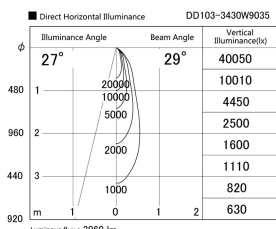

Item no. DD103-3430W9035

Series Name: Versa R-G (DD103)

**DISCONTINUED**

Installation	Recessed mount
Type	Versa R-G (DD103)
Fixture wattage	33.8W
Beam angle	29 deg
Color Temp.	3500K
CRI	Ra>90
Luminous	3055 lm
Body	Die-cast aluminum alloy
Body finish	N/A
Trim finish	White
Reflector finish	N/A
IP Rate	IP20
Light source	COB module
Input Voltage	AC220~240V
Dimming Type	Non-Dimmable
Certificate	CE, CCC
Cut Hole	150mm