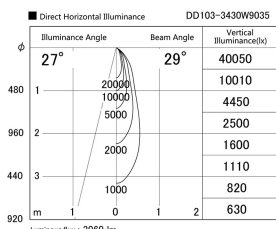

Item no. DD103-3430W9035

Series Name: Versa R-G (DD103)

DISCONTINUED

Installation	Recessed mount
Type	
Fixture wattage	33.8W
Beam angle	29 deg
Color Temp.	3500K
CRI	Ra>90
Luminous	3055 lm
Body	Die-cast aluminum alloy
Body finish	N/A
Trim finish	White
Reflector finish	N/A
IP Rate	IP20
Light source	COB module
Input Voltage	AC220~240V
Dimming Type	Non-Dimmable
Certificate	CE, CCC
Cut Hole	150mm