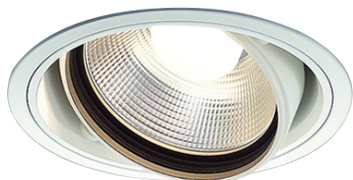

Item no. DD103-3430W9035

Series Name: Versa R-G (DD103)

DISCONTINUED

Installation	Recessed mount
Type	
Fixture wattage	33.8W
Beam angle	29 deg
Color Temp.	3500K
CRI	Ra>90
Luminous	3055 lm
Body	Die-cast aluminum alloy
Body finish	N/A
Trim finish	White
Reflector finish	N/A
IP Rate	IP20
Light source	COB module
Input Voltage	AC220~240V
Dimming Type	Non-Dimmable
Certificate	CE, CCC
Cut Hole	150mm