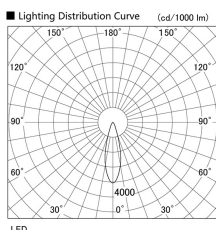

Item no. DD103-3430W9040

Series Name: Versa R-G (DD103)

DISCONTINUED

Installation	Recessed mount
Type	Versa R-G (DD103)
Fixture wattage	33.8W
Beam angle	29 deg
Color Temp.	4000K
CRI	Ra>90
Luminous	3085 lm
Body	Die-cast aluminum alloy
Body finish	N/A
Trim finish	White
Reflector finish	N/A
IP Rate	IP20
Light source	COB module
Input Voltage	AC220~240V
Dimming Type	Non-Dimmable
Certificate	CE, CCC
Cut Hole	150mm