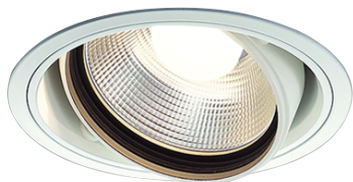

Item no. DD103-3430W9040

Series Name: Versa R-G (DD103)

DISCONTINUED

| | |
|------------------|-------------------------|
| Installation | Recessed mount |
| Type | |
| Fixture wattage | 33.8W |
| Beam angle | 29 deg |
| Color Temp. | 4000K |
| CRI | Ra>90 |
| Luminous | 3085 lm |
| Body | Die-cast aluminum alloy |
| Body finish | N/A |
| Trim finish | White |
| Reflector finish | N/A |
| IP Rate | IP20 |
| Light source | COB module |
| Input Voltage | AC220~240V |
| Dimming Type | Non-Dimmable |
| Certificate | CE, CCC |
| Cut Hole | 150mm |