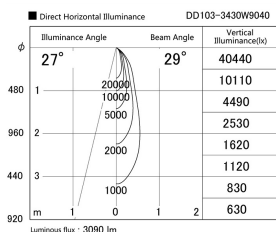

Item no. DD103-3430W9040

Series Name: Versa R-G (DD103)

DISCONTINUED

Installation	Recessed mount
Type	Versa R-G (DD103)
Fixture wattage	33.8W
Beam angle	29 deg
Color Temp.	4000K
CRI	Ra>90
Luminous	3085 lm
Body	Die-cast aluminum alloy
Body finish	N/A
Trim finish	White
Reflector finish	N/A
IP Rate	IP20
Light source	COB module
Input Voltage	AC220~240V
Dimming Type	Non-Dimmable
Certificate	CE, CCC
Cut Hole	150mm