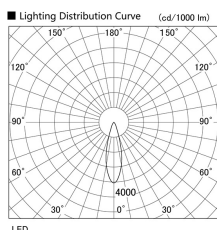

Item no. DD103-3430W9040

Series Name: Versa R-G (DD103)

DISCONTINUED

| | |
|------------------|-------------------------|
| Installation | Recessed mount |
| Type | |
| Fixture wattage | 33.8W |
| Beam angle | 29 deg |
| Color Temp. | 4000K |
| CRI | Ra>90 |
| Luminous | 3085 lm |
| Body | Die-cast aluminum alloy |
| Body finish | N/A |
| Trim finish | White |
| Reflector finish | N/A |
| IP Rate | IP20 |
| Light source | COB module |
| Input Voltage | AC220~240V |
| Dimming Type | Non-Dimmable |
| Certificate | CE, CCC |
| Cut Hole | 150mm |