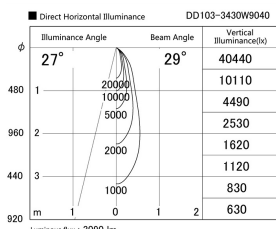

Item no. DD103-3430W9040

Series Name: Versa R-G (DD103)

DISCONTINUED

| | |
|------------------|-------------------------|
| Installation | Recessed mount |
| Type | |
| Fixture wattage | 33.8W |
| Beam angle | 29 deg |
| Color Temp. | 4000K |
| CRI | Ra>90 |
| Luminous | 3085 lm |
| Body | Die-cast aluminum alloy |
| Body finish | N/A |
| Trim finish | White |
| Reflector finish | N/A |
| IP Rate | IP20 |
| Light source | COB module |
| Input Voltage | AC220~240V |
| Dimming Type | Non-Dimmable |
| Certificate | CE, CCC |
| Cut Hole | 150mm |