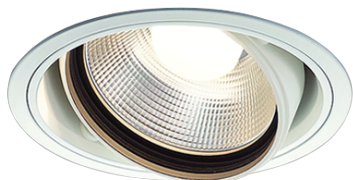

Item no. DD103-3430W9040

Series Name: Versa R-G (DD103)

DISCONTINUED

Installation	Recessed mount
Type	Versa R-G (DD103)
Fixture wattage	33.8W
Beam angle	29 deg
Color Temp.	4000K
CRI	Ra>90
Luminous	3085 lm
Body	Die-cast aluminum alloy
Body finish	N/A
Trim finish	White
Reflector finish	N/A
IP Rate	IP20
Light source	COB module
Input Voltage	AC220~240V
Dimming Type	Non-Dimmable
Certificate	CE, CCC
Cut Hole	150mm