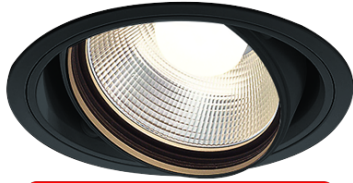

Item no. DD103-3440B8527

Series Name: Versa R-G (DD103)

DISCONTINUED

| | |
|------------------|-------------------------|
| Installation | Recessed mount |
| Type | Versa R-G (DD103) |
| Fixture wattage | 33.8W |
| Beam angle | 44 deg |
| Color Temp. | 2700K |
| CRI | Ra>85 |
| Luminous | 3002 lm |
| Body | Die-cast aluminum alloy |
| Body finish | N/A |
| Trim finish | Black |
| Reflector finish | N/A |
| IP Rate | IP20 |
| Light source | COB module |
| Input Voltage | AC220~240V |
| Dimming Type | Non-Dimmable |
| Certificate | CE, CCC |
| Cut Hole | 150mm |