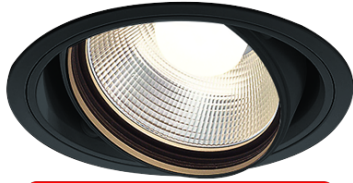

Item no. DD103-3440B8530

Series Name: Versa R-G (DD103)

DISCONTINUED

Installation	Recessed mount
Type	Versa R-G (DD103)
Fixture wattage	33.8W
Beam angle	44 deg
Color Temp.	3000K
CRI	Ra>85
Luminous	3127 lm
Body	Die-cast aluminum alloy
Body finish	N/A
Trim finish	Black
Reflector finish	N/A
IP Rate	IP20
Light source	COB module
Input Voltage	AC220~240V
Dimming Type	Non-Dimmable
Certificate	CE, CCC
Cut Hole	150mm