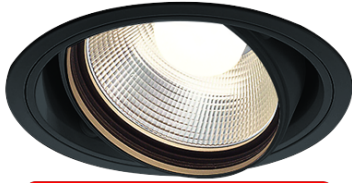

Item no. DD103-3440B8530

Series Name: Versa R-G (DD103)

DISCONTINUED

Installation	Recessed mount
Type	
Fixture wattage	33.8W
Beam angle	44 deg
Color Temp.	3000K
CRI	Ra>85
Luminous	3127 lm
Body	Die-cast aluminum alloy
Body finish	N/A
Trim finish	Black
Reflector finish	N/A
IP Rate	IP20
Light source	COB module
Input Voltage	AC220~240V
Dimming Type	Non-Dimmable
Certificate	CE, CCC
Cut Hole	150mm