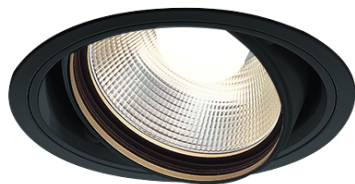

Item no. DD103-3440B8535

Series Name: Versa R-G (DD103)

DISCONTINUED

Installation	Recessed mount
Type	
Fixture wattage	33.8W
Beam angle	44 deg
Color Temp.	3500K
CRI	Ra>85
Luminous	3190 lm
Body	Die-cast aluminum alloy
Body finish	N/A
Trim finish	Black
Reflector finish	N/A
IP Rate	IP20
Light source	COB module
Input Voltage	AC220~240V
Dimming Type	Non-Dimmable
Certificate	CE, CCC
Cut Hole	150mm