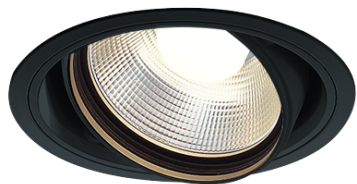

Item no. DD103-3440B8535

Series Name: Versa R-G (DD103)

DISCONTINUED

Installation	Recessed mount
Type	Versa R-G (DD103)
Fixture wattage	33.8W
Beam angle	44 deg
Color Temp.	3500K
CRI	Ra>85
Luminous	3190 lm
Body	Die-cast aluminum alloy
Body finish	N/A
Trim finish	Black
Reflector finish	N/A
IP Rate	IP20
Light source	COB module
Input Voltage	AC220~240V
Dimming Type	Non-Dimmable
Certificate	CE, CCC
Cut Hole	150mm