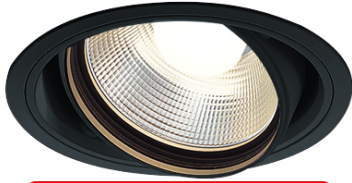

Item no. DD103-3440B9027

Series Name: Versa R-G (DD103)

**DISCONTINUED**

Installation	Recessed mount
Type	Versa R-G (DD103)
Fixture wattage	33.8W
Beam angle	44 deg
Color Temp.	2700K
CRI	Ra>90
Luminous	2730 lm
Body	Die-cast aluminum alloy
Body finish	N/A
Trim finish	Black
Reflector finish	N/A
IP Rate	IP20
Light source	COB module
Input Voltage	AC220~240V
Dimming Type	Non-Dimmable
Certificate	CE, CCC
Cut Hole	150mm