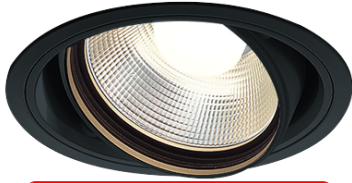

Item no. DD103-3440B9030

Series Name: Versa R-G (DD103)

DISCONTINUED

Installation	Recessed mount
Type	Versa R-G (DD103)
Fixture wattage	33.8W
Beam angle	44 deg
Color Temp.	3000K
CRI	Ra>90
Luminous	2843 lm
Body	Die-cast aluminum alloy
Body finish	N/A
Trim finish	Black
Reflector finish	N/A
IP Rate	IP20
Light source	COB module
Input Voltage	AC220~240V
Dimming Type	Non-Dimmable
Certificate	CE, CCC
Cut Hole	150mm