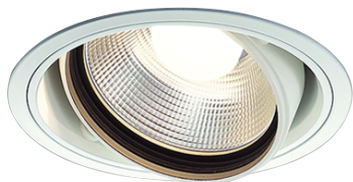

Item no. DD103-3440W8527

Series Name: Versa R-G (DD103)

DISCONTINUED

Installation	Recessed mount
Type	
Fixture wattage	33.8W
Beam angle	44 deg
Color Temp.	2700K
CRI	Ra>85
Luminous	3002 lm
Body	Die-cast aluminum alloy
Body finish	N/A
Trim finish	White
Reflector finish	N/A
IP Rate	IP20
Light source	COB module
Input Voltage	AC220~240V
Dimming Type	Non-Dimmable
Certificate	CE, CCC
Cut Hole	150mm