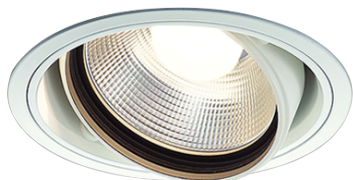

Item no. DD103-3440W8527

Series Name: Versa R-G (DD103)

DISCONTINUED

Installation	Recessed mount
Type	Versa R-G (DD103)
Fixture wattage	33.8W
Beam angle	44 deg
Color Temp.	2700K
CRI	Ra>85
Luminous	3002 lm
Body	Die-cast aluminum alloy
Body finish	N/A
Trim finish	White
Reflector finish	N/A
IP Rate	IP20
Light source	COB module
Input Voltage	AC220~240V
Dimming Type	Non-Dimmable
Certificate	CE, CCC
Cut Hole	150mm