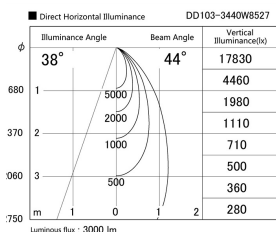

Item no. DD103-3440W8527

Series Name: Versa R-G (DD103)

DISCONTINUED

Installation	Recessed mount
Type	
Fixture wattage	33.8W
Beam angle	44 deg
Color Temp.	2700K
CRI	Ra>85
Luminous	3002 lm
Body	Die-cast aluminum alloy
Body finish	N/A
Trim finish	White
Reflector finish	N/A
IP Rate	IP20
Light source	COB module
Input Voltage	AC220~240V
Dimming Type	Non-Dimmable
Certificate	CE, CCC
Cut Hole	150mm