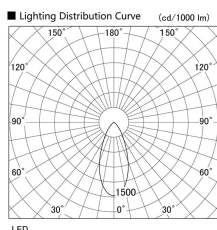

Item no. DD103-3440W8527

Series Name: Versa R-G (DD103)

DISCONTINUED

Installation	Recessed mount
Type	
Fixture wattage	33.8W
Beam angle	44 deg
Color Temp.	2700K
CRI	Ra>85
Luminous	3002 lm
Body	Die-cast aluminum alloy
Body finish	N/A
Trim finish	White
Reflector finish	N/A
IP Rate	IP20
Light source	COB module
Input Voltage	AC220~240V
Dimming Type	Non-Dimmable
Certificate	CE, CCC
Cut Hole	150mm