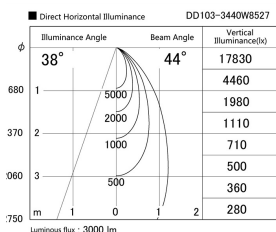

Item no. DD103-3440W8527

Series Name: Versa R-G (DD103)

DISCONTINUED

Installation	Recessed mount
Type	Versa R-G (DD103)
Fixture wattage	33.8W
Beam angle	44 deg
Color Temp.	2700K
CRI	Ra>85
Luminous	3002 lm
Body	Die-cast aluminum alloy
Body finish	N/A
Trim finish	White
Reflector finish	N/A
IP Rate	IP20
Light source	COB module
Input Voltage	AC220~240V
Dimming Type	Non-Dimmable
Certificate	CE, CCC
Cut Hole	150mm