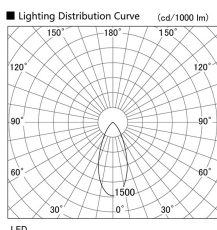

Item no. DD103-3440W8527

Series Name: Versa R-G (DD103)

DISCONTINUED

Installation	Recessed mount
Type	Versa R-G (DD103)
Fixture wattage	33.8W
Beam angle	44 deg
Color Temp.	2700K
CRI	Ra>85
Luminous	3002 lm
Body	Die-cast aluminum alloy
Body finish	N/A
Trim finish	White
Reflector finish	N/A
IP Rate	IP20
Light source	COB module
Input Voltage	AC220~240V
Dimming Type	Non-Dimmable
Certificate	CE, CCC
Cut Hole	150mm