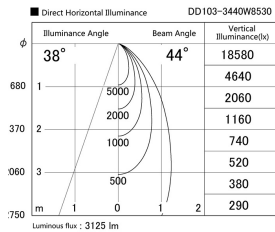

Item no. DD103-3440W8530

Series Name: Versa R-G (DD103)

**DISCONTINUED**

Installation	Recessed mount
Type	
Fixture wattage	33.8W
Beam angle	44 deg
Color Temp.	3000K
CRI	Ra>85
Luminous	3127 lm
Body	Die-cast aluminum alloy
Body finish	N/A
Trim finish	White
Reflector finish	N/A
IP Rate	IP20
Light source	COB module
Input Voltage	AC220~240V
Dimming Type	Non-Dimmable
Certificate	CE, CCC
Cut Hole	150mm