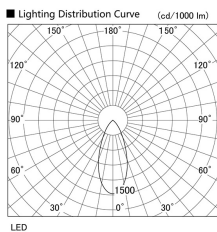

Item no. DD103-3440W8530

Series Name: Versa R-G (DD103)

**DISCONTINUED**

Installation	Recessed mount
Type	
Fixture wattage	33.8W
Beam angle	44 deg
Color Temp.	3000K
CRI	Ra>85
Luminous	3127 lm
Body	Die-cast aluminum alloy
Body finish	N/A
Trim finish	White
Reflector finish	N/A
IP Rate	IP20
Light source	COB module
Input Voltage	AC220~240V
Dimming Type	Non-Dimmable
Certificate	CE, CCC
Cut Hole	150mm