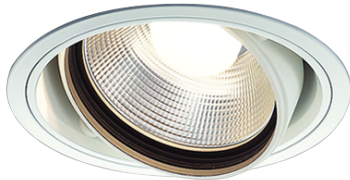

Item no. DD103-3440W8530

Series Name: Versa R-G (DD103)

**DISCONTINUED**

Installation	Recessed mount
Type	
Fixture wattage	33.8W
Beam angle	44 deg
Color Temp.	3000K
CRI	Ra>85
Luminous	3127 lm
Body	Die-cast aluminum alloy
Body finish	N/A
Trim finish	White
Reflector finish	N/A
IP Rate	IP20
Light source	COB module
Input Voltage	AC220~240V
Dimming Type	Non-Dimmable
Certificate	CE, CCC
Cut Hole	150mm