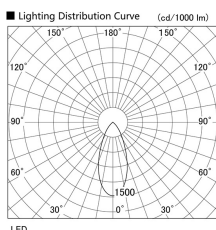

Item no. DD103-3440W8535

Series Name: Versa R-G (DD103)

DISCONTINUED

Installation	Recessed mount
Type	Versa R-G (DD103)
Fixture wattage	33.8W
Beam angle	44 deg
Color Temp.	3500K
CRI	Ra>85
Luminous	3190 lm
Body	Die-cast aluminum alloy
Body finish	N/A
Trim finish	White
Reflector finish	N/A
IP Rate	IP20
Light source	COB module
Input Voltage	AC220~240V
Dimming Type	Non-Dimmable
Certificate	CE, CCC
Cut Hole	150mm