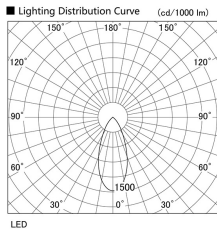

Item no. DD103-3440W8535

Series Name: Versa R-G (DD103)

DISCONTINUED

Installation	Recessed mount
Type	
Fixture wattage	33.8W
Beam angle	44 deg
Color Temp.	3500K
CRI	Ra>85
Luminous	3190 lm
Body	Die-cast aluminum alloy
Body finish	N/A
Trim finish	White
Reflector finish	N/A
IP Rate	IP20
Light source	COB module
Input Voltage	AC220~240V
Dimming Type	Non-Dimmable
Certificate	CE, CCC
Cut Hole	150mm