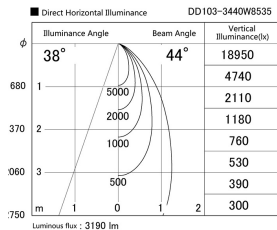

Item no. DD103-3440W8535

Series Name: Versa R-G (DD103)

DISCONTINUED

Installation	Recessed mount
Type	
Fixture wattage	33.8W
Beam angle	44 deg
Color Temp.	3500K
CRI	Ra>85
Luminous	3190 lm
Body	Die-cast aluminum alloy
Body finish	N/A
Trim finish	White
Reflector finish	N/A
IP Rate	IP20
Light source	COB module
Input Voltage	AC220~240V
Dimming Type	Non-Dimmable
Certificate	CE, CCC
Cut Hole	150mm