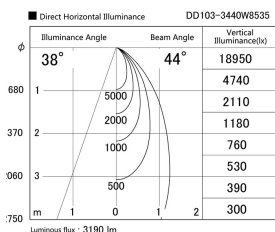

Item no. DD103-3440W8535

Series Name: Versa R-G (DD103)

DISCONTINUED

Installation	Recessed mount
Type	Versa R-G (DD103)
Fixture wattage	33.8W
Beam angle	44 deg
Color Temp.	3500K
CRI	Ra>85
Luminous	3190 lm
Body	Die-cast aluminum alloy
Body finish	N/A
Trim finish	White
Reflector finish	N/A
IP Rate	IP20
Light source	COB module
Input Voltage	AC220~240V
Dimming Type	Non-Dimmable
Certificate	CE, CCC
Cut Hole	150mm