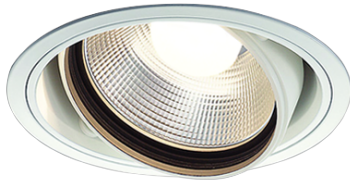

Item no. DD103-3440W8535

Series Name: Versa R-G (DD103)

DISCONTINUED

Installation	Recessed mount
Type	
Fixture wattage	33.8W
Beam angle	44 deg
Color Temp.	3500K
CRI	Ra>85
Luminous	3190 lm
Body	Die-cast aluminum alloy
Body finish	N/A
Trim finish	White
Reflector finish	N/A
IP Rate	IP20
Light source	COB module
Input Voltage	AC220~240V
Dimming Type	Non-Dimmable
Certificate	CE, CCC
Cut Hole	150mm