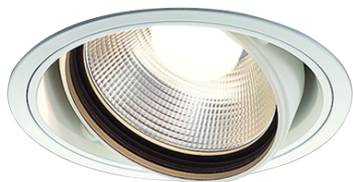

Item no. DD103-3440W8535

Series Name: Versa R-G (DD103)

DISCONTINUED

Installation	Recessed mount
Type	Versa R-G (DD103)
Fixture wattage	33.8W
Beam angle	44 deg
Color Temp.	3500K
CRI	Ra>85
Luminous	3190 lm
Body	Die-cast aluminum alloy
Body finish	N/A
Trim finish	White
Reflector finish	N/A
IP Rate	IP20
Light source	COB module
Input Voltage	AC220~240V
Dimming Type	Non-Dimmable
Certificate	CE, CCC
Cut Hole	150mm