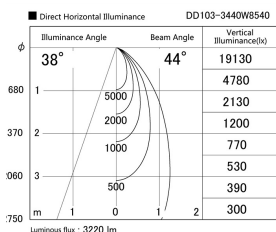

Item no. DD103-3440W8540

Series Name: Versa R-G (DD103)

**DISCONTINUED**

|                  |                         |
|------------------|-------------------------|
| Installation     | Recessed mount          |
| Type             |                         |
| Fixture wattage  | 33.8W                   |
| Beam angle       | 44 deg                  |
| Color Temp.      | 4000K                   |
| CRI              | Ra>85                   |
| Luminous         | 3221 lm                 |
| Body             | Die-cast aluminum alloy |
| Body finish      | N/A                     |
| Trim finish      | White                   |
| Reflector finish | N/A                     |
| IP Rate          | IP20                    |
| Light source     | COB module              |
| Input Voltage    | AC220~240V              |
| Dimming Type     | Non-Dimmable            |
| Certificate      | CE, CCC                 |
| Cut Hole         | 150mm                   |