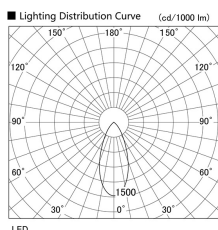

Item no. DD103-3440W8540

Series Name: Versa R-G (DD103)

**DISCONTINUED**

|                  |                         |
|------------------|-------------------------|
| Installation     | Recessed mount          |
| Type             |                         |
| Fixture wattage  | 33.8W                   |
| Beam angle       | 44 deg                  |
| Color Temp.      | 4000K                   |
| CRI              | Ra>85                   |
| Luminous         | 3221 lm                 |
| Body             | Die-cast aluminum alloy |
| Body finish      | N/A                     |
| Trim finish      | White                   |
| Reflector finish | N/A                     |
| IP Rate          | IP20                    |
| Light source     | COB module              |
| Input Voltage    | AC220~240V              |
| Dimming Type     | Non-Dimmable            |
| Certificate      | CE, CCC                 |
| Cut Hole         | 150mm                   |