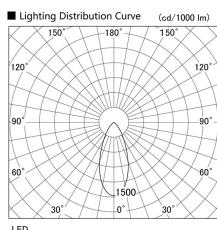

Item no. DD103-3440W8540

Series Name: Versa R-G (DD103)

DISCONTINUED

Installation	Recessed mount
Type	Versa R-G (DD103)
Fixture wattage	33.8W
Beam angle	44 deg
Color Temp.	4000K
CRI	Ra>85
Luminous	3221 lm
Body	Die-cast aluminum alloy
Body finish	N/A
Trim finish	White
Reflector finish	N/A
IP Rate	IP20
Light source	COB module
Input Voltage	AC220~240V
Dimming Type	Non-Dimmable
Certificate	CE, CCC
Cut Hole	150mm