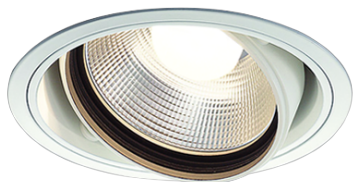

Item no. DD103-3440W8540

Series Name: Versa R-G (DD103)

DISCONTINUED

Installation	Recessed mount
Type	Versa R-G (DD103)
Fixture wattage	33.8W
Beam angle	44 deg
Color Temp.	4000K
CRI	Ra>85
Luminous	3221 lm
Body	Die-cast aluminum alloy
Body finish	N/A
Trim finish	White
Reflector finish	N/A
IP Rate	IP20
Light source	COB module
Input Voltage	AC220~240V
Dimming Type	Non-Dimmable
Certificate	CE, CCC
Cut Hole	150mm