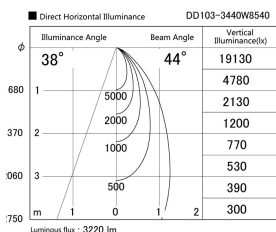

Item no. DD103-3440W8540

Series Name: Versa R-G (DD103)

DISCONTINUED

Installation	Recessed mount
Type	Versa R-G (DD103)
Fixture wattage	33.8W
Beam angle	44 deg
Color Temp.	4000K
CRI	Ra>85
Luminous	3221 lm
Body	Die-cast aluminum alloy
Body finish	N/A
Trim finish	White
Reflector finish	N/A
IP Rate	IP20
Light source	COB module
Input Voltage	AC220~240V
Dimming Type	Non-Dimmable
Certificate	CE, CCC
Cut Hole	150mm