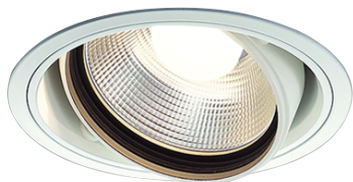

Item no. DD103-3440W8540

Series Name: Versa R-G (DD103)

**DISCONTINUED**

|                  |                         |
|------------------|-------------------------|
| Installation     | Recessed mount          |
| Type             |                         |
| Fixture wattage  | 33.8W                   |
| Beam angle       | 44 deg                  |
| Color Temp.      | 4000K                   |
| CRI              | Ra>85                   |
| Luminous         | 3221 lm                 |
| Body             | Die-cast aluminum alloy |
| Body finish      | N/A                     |
| Trim finish      | White                   |
| Reflector finish | N/A                     |
| IP Rate          | IP20                    |
| Light source     | COB module              |
| Input Voltage    | AC220~240V              |
| Dimming Type     | Non-Dimmable            |
| Certificate      | CE, CCC                 |
| Cut Hole         | 150mm                   |