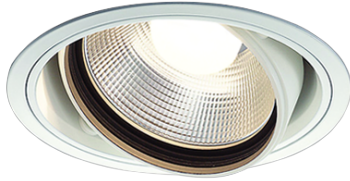

Item no. DD103-3440W9027

Series Name: Versa R-G (DD103)

DISCONTINUED

Installation	Recessed mount
Type	
Fixture wattage	33.8W
Beam angle	44 deg
Color Temp.	2700K
CRI	Ra>90
Luminous	2730 lm
Body	Die-cast aluminum alloy
Body finish	N/A
Trim finish	White
Reflector finish	N/A
IP Rate	IP20
Light source	COB module
Input Voltage	AC220~240V
Dimming Type	Non-Dimmable
Certificate	CE, CCC
Cut Hole	150mm