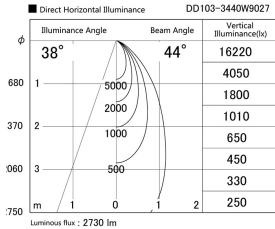

Item no. DD103-3440W9027

Series Name: Versa R-G (DD103)

DISCONTINUED

Installation	Recessed mount
Type	
Fixture wattage	33.8W
Beam angle	44 deg
Color Temp.	2700K
CRI	Ra>90
Luminous	2730 lm
Body	Die-cast aluminum alloy
Body finish	N/A
Trim finish	White
Reflector finish	N/A
IP Rate	IP20
Light source	COB module
Input Voltage	AC220~240V
Dimming Type	Non-Dimmable
Certificate	CE, CCC
Cut Hole	150mm