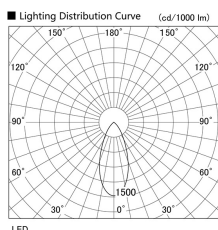

Item no. DD103-3440W9027

Series Name: Versa R-G (DD103)

**DISCONTINUED**

Installation	Recessed mount
Type	Versa R-G (DD103)
Fixture wattage	33.8W
Beam angle	44 deg
Color Temp.	2700K
CRI	Ra>90
Luminous	2730 lm
Body	Die-cast aluminum alloy
Body finish	N/A
Trim finish	White
Reflector finish	N/A
IP Rate	IP20
Light source	COB module
Input Voltage	AC220~240V
Dimming Type	Non-Dimmable
Certificate	CE, CCC
Cut Hole	150mm