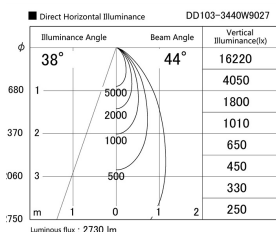

Item no. DD103-3440W9027

Series Name: Versa R-G (DD103)

**DISCONTINUED**

Installation	Recessed mount
Type	Versa R-G (DD103)
Fixture wattage	33.8W
Beam angle	44 deg
Color Temp.	2700K
CRI	Ra>90
Luminous	2730 lm
Body	Die-cast aluminum alloy
Body finish	N/A
Trim finish	White
Reflector finish	N/A
IP Rate	IP20
Light source	COB module
Input Voltage	AC220~240V
Dimming Type	Non-Dimmable
Certificate	CE, CCC
Cut Hole	150mm