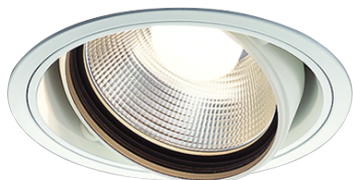

Item no. DD103-3440W9027

Series Name: Versa R-G (DD103)

**DISCONTINUED**

Installation	Recessed mount
Type	Versa R-G (DD103)
Fixture wattage	33.8W
Beam angle	44 deg
Color Temp.	2700K
CRI	Ra>90
Luminous	2730 lm
Body	Die-cast aluminum alloy
Body finish	N/A
Trim finish	White
Reflector finish	N/A
IP Rate	IP20
Light source	COB module
Input Voltage	AC220~240V
Dimming Type	Non-Dimmable
Certificate	CE, CCC
Cut Hole	150mm