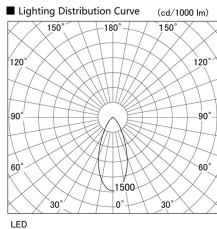

Item no. DD103-3440W9027

Series Name: Versa R-G (DD103)

DISCONTINUED

Installation	Recessed mount
Type	
Fixture wattage	33.8W
Beam angle	44 deg
Color Temp.	2700K
CRI	Ra>90
Luminous	2730 lm
Body	Die-cast aluminum alloy
Body finish	N/A
Trim finish	White
Reflector finish	N/A
IP Rate	IP20
Light source	COB module
Input Voltage	AC220~240V
Dimming Type	Non-Dimmable
Certificate	CE, CCC
Cut Hole	150mm