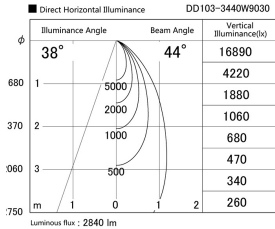

Item no. DD103-3440W9030

Series Name: Versa R-G (DD103)

DISCONTINUED

Installation	Recessed mount
Type	
Fixture wattage	33.8W
Beam angle	44 deg
Color Temp.	3000K
CRI	Ra>90
Luminous	2843 lm
Body	Die-cast aluminum alloy
Body finish	N/A
Trim finish	White
Reflector finish	N/A
IP Rate	IP20
Light source	COB module
Input Voltage	AC220~240V
Dimming Type	Non-Dimmable
Certificate	CE, CCC
Cut Hole	150mm