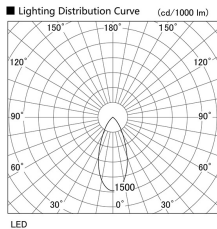

Item no. DD103-3440W9030

Series Name: Versa R-G (DD103)

DISCONTINUED

Installation	Recessed mount
Type	
Fixture wattage	33.8W
Beam angle	44 deg
Color Temp.	3000K
CRI	Ra>90
Luminous	2843 lm
Body	Die-cast aluminum alloy
Body finish	N/A
Trim finish	White
Reflector finish	N/A
IP Rate	IP20
Light source	COB module
Input Voltage	AC220~240V
Dimming Type	Non-Dimmable
Certificate	CE, CCC
Cut Hole	150mm