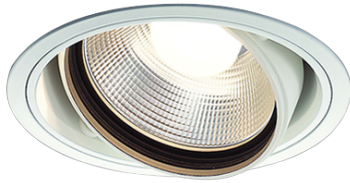

Item no. DD103-3440W9030

Series Name: Versa R-G (DD103)

DISCONTINUED

Installation	Recessed mount
Type	
Fixture wattage	33.8W
Beam angle	44 deg
Color Temp.	3000K
CRI	Ra>90
Luminous	2843 lm
Body	Die-cast aluminum alloy
Body finish	N/A
Trim finish	White
Reflector finish	N/A
IP Rate	IP20
Light source	COB module
Input Voltage	AC220~240V
Dimming Type	Non-Dimmable
Certificate	CE, CCC
Cut Hole	150mm