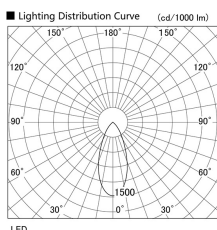

Item no. DD103-3440W9035

Series Name: Versa R-G (DD103)

**DISCONTINUED**

Installation	Recessed mount
Type	Versa R-G (DD103)
Fixture wattage	33.8W
Beam angle	44 deg
Color Temp.	3500K
CRI	Ra>90
Luminous	2900 lm
Body	Die-cast aluminum alloy
Body finish	N/A
Trim finish	White
Reflector finish	N/A
IP Rate	IP20
Light source	COB module
Input Voltage	AC220~240V
Dimming Type	Non-Dimmable
Certificate	CE, CCC
Cut Hole	150mm