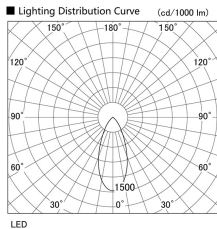

Item no. DD103-3440W9035

Series Name: Versa R-G (DD103)

**DISCONTINUED**

Installation	Recessed mount
Type	
Fixture wattage	33.8W
Beam angle	44 deg
Color Temp.	3500K
CRI	Ra>90
Luminous	2900 lm
Body	Die-cast aluminum alloy
Body finish	N/A
Trim finish	White
Reflector finish	N/A
IP Rate	IP20
Light source	COB module
Input Voltage	AC220~240V
Dimming Type	Non-Dimmable
Certificate	CE, CCC
Cut Hole	150mm