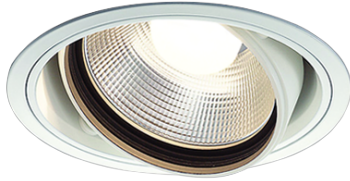

Item no. DD103-3440W9035

Series Name: Versa R-G (DD103)

**DISCONTINUED**

Installation	Recessed mount
Type	
Fixture wattage	33.8W
Beam angle	44 deg
Color Temp.	3500K
CRI	Ra>90
Luminous	2900 lm
Body	Die-cast aluminum alloy
Body finish	N/A
Trim finish	White
Reflector finish	N/A
IP Rate	IP20
Light source	COB module
Input Voltage	AC220~240V
Dimming Type	Non-Dimmable
Certificate	CE, CCC
Cut Hole	150mm