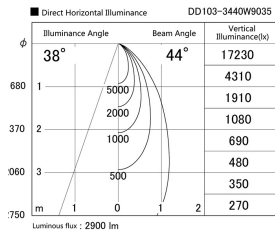

Item no. DD103-3440W9035

Series Name: Versa R-G (DD103)

**DISCONTINUED**

Installation	Recessed mount
Type	
Fixture wattage	33.8W
Beam angle	44 deg
Color Temp.	3500K
CRI	Ra>90
Luminous	2900 lm
Body	Die-cast aluminum alloy
Body finish	N/A
Trim finish	White
Reflector finish	N/A
IP Rate	IP20
Light source	COB module
Input Voltage	AC220~240V
Dimming Type	Non-Dimmable
Certificate	CE, CCC
Cut Hole	150mm