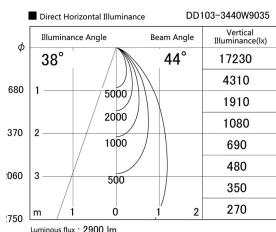

Item no. DD103-3440W9035

Series Name: Versa R-G (DD103)

**DISCONTINUED**

Installation	Recessed mount
Type	Versa R-G (DD103)
Fixture wattage	33.8W
Beam angle	44 deg
Color Temp.	3500K
CRI	Ra>90
Luminous	2900 lm
Body	Die-cast aluminum alloy
Body finish	N/A
Trim finish	White
Reflector finish	N/A
IP Rate	IP20
Light source	COB module
Input Voltage	AC220~240V
Dimming Type	Non-Dimmable
Certificate	CE, CCC
Cut Hole	150mm