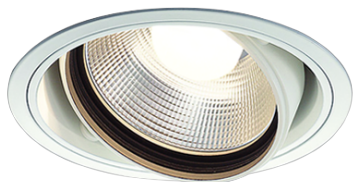

Item no. DD103-3440W9035

Series Name: Versa R-G (DD103)

**DISCONTINUED**

Installation	Recessed mount
Type	Versa R-G (DD103)
Fixture wattage	33.8W
Beam angle	44 deg
Color Temp.	3500K
CRI	Ra>90
Luminous	2900 lm
Body	Die-cast aluminum alloy
Body finish	N/A
Trim finish	White
Reflector finish	N/A
IP Rate	IP20
Light source	COB module
Input Voltage	AC220~240V
Dimming Type	Non-Dimmable
Certificate	CE, CCC
Cut Hole	150mm