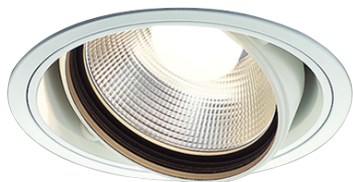

Item no. DD103-3440W9040

Series Name: Versa R-G (DD103)

DISCONTINUED

Installation	Recessed mount
Type	Versa R-G (DD103)
Fixture wattage	33.8W
Beam angle	44 deg
Color Temp.	4000K
CRI	Ra>90
Luminous	2929 lm
Body	Die-cast aluminum alloy
Body finish	N/A
Trim finish	White
Reflector finish	N/A
IP Rate	IP20
Light source	COB module
Input Voltage	AC220~240V
Dimming Type	Non-Dimmable
Certificate	CE, CCC
Cut Hole	150mm