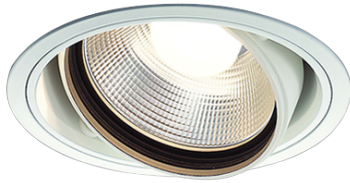

Item no. DD103-3440W9040

Series Name: Versa R-G (DD103)

DISCONTINUED

Installation	Recessed mount
Type	
Fixture wattage	33.8W
Beam angle	44 deg
Color Temp.	4000K
CRI	Ra>90
Luminous	2929 lm
Body	Die-cast aluminum alloy
Body finish	N/A
Trim finish	White
Reflector finish	N/A
IP Rate	IP20
Light source	COB module
Input Voltage	AC220~240V
Dimming Type	Non-Dimmable
Certificate	CE, CCC
Cut Hole	150mm