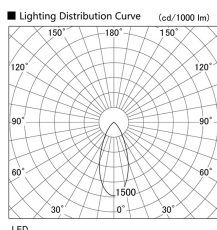

Item no. DD103-3440W9040

Series Name: Versa R-G (DD103)

DISCONTINUED

Installation	Recessed mount
Type	Versa R-G (DD103)
Fixture wattage	33.8W
Beam angle	44 deg
Color Temp.	4000K
CRI	Ra>90
Luminous	2929 lm
Body	Die-cast aluminum alloy
Body finish	N/A
Trim finish	White
Reflector finish	N/A
IP Rate	IP20
Light source	COB module
Input Voltage	AC220~240V
Dimming Type	Non-Dimmable
Certificate	CE, CCC
Cut Hole	150mm