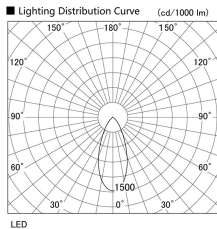

Item no. DD103-3440W9040

Series Name: Versa R-G (DD103)

DISCONTINUED

Installation	Recessed mount
Type	
Fixture wattage	33.8W
Beam angle	44 deg
Color Temp.	4000K
CRI	Ra>90
Luminous	2929 lm
Body	Die-cast aluminum alloy
Body finish	N/A
Trim finish	White
Reflector finish	N/A
IP Rate	IP20
Light source	COB module
Input Voltage	AC220~240V
Dimming Type	Non-Dimmable
Certificate	CE, CCC
Cut Hole	150mm