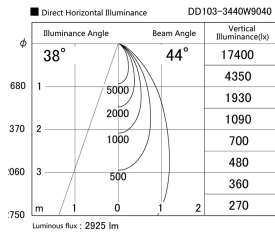

Item no. DD103-3440W9040

Series Name: Versa R-G (DD103)

DISCONTINUED

Installation	Recessed mount
Type	
Fixture wattage	33.8W
Beam angle	44 deg
Color Temp.	4000K
CRI	Ra>90
Luminous	2929 lm
Body	Die-cast aluminum alloy
Body finish	N/A
Trim finish	White
Reflector finish	N/A
IP Rate	IP20
Light source	COB module
Input Voltage	AC220~240V
Dimming Type	Non-Dimmable
Certificate	CE, CCC
Cut Hole	150mm