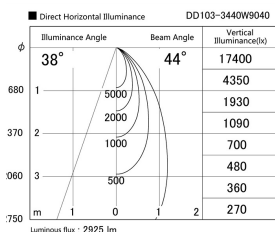

Item no. DD103-3440W9040

Series Name: Versa R-G (DD103)

DISCONTINUED

Installation	Recessed mount
Type	Versa R-G (DD103)
Fixture wattage	33.8W
Beam angle	44 deg
Color Temp.	4000K
CRI	Ra>90
Luminous	2929 lm
Body	Die-cast aluminum alloy
Body finish	N/A
Trim finish	White
Reflector finish	N/A
IP Rate	IP20
Light source	COB module
Input Voltage	AC220~240V
Dimming Type	Non-Dimmable
Certificate	CE, CCC
Cut Hole	150mm