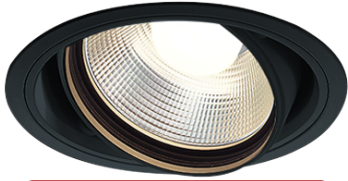

Item no. DD103-4015B8527

Series Name: Versa R-G (DD103)

DISCONTINUED

Installation	Recessed mount
Type	
Fixture wattage	40W
Beam angle	14 deg
Color Temp.	2700K
CRI	Ra>85
Luminous	3598 lm
Body	Die-cast aluminum alloy
Body finish	N/A
Trim finish	Black
Reflector finish	N/A
IP Rate	IP20
Light source	COB module
Input Voltage	AC220~240V
Dimming Type	Non-Dimmable
Certificate	CE, CCC
Cut Hole	150mm