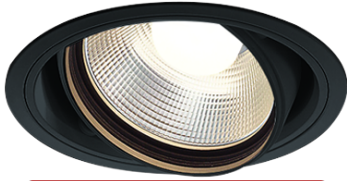

Item no. DD103-4015B8527

Series Name: Versa R-G (DD103)

**DISCONTINUED**

Installation	Recessed mount
Type	Versa R-G (DD103)
Fixture wattage	40W
Beam angle	14 deg
Color Temp.	2700K
CRI	Ra>85
Luminous	3598 lm
Body	Die-cast aluminum alloy
Body finish	N/A
Trim finish	Black
Reflector finish	N/A
IP Rate	IP20
Light source	COB module
Input Voltage	AC220~240V
Dimming Type	Non-Dimmable
Certificate	CE, CCC
Cut Hole	150mm