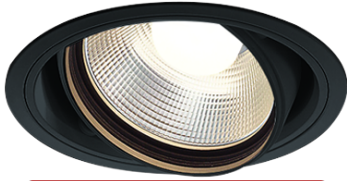

Item no. DD103-4015B8530

Series Name: Versa R-G (DD103)

**DISCONTINUED**

Installation	Recessed mount
Type	Versa R-G (DD103)
Fixture wattage	40W
Beam angle	14 deg
Color Temp.	3000K
CRI	Ra>85
Luminous	3748 lm
Body	Die-cast aluminum alloy
Body finish	N/A
Trim finish	Black
Reflector finish	N/A
IP Rate	IP20
Light source	COB module
Input Voltage	AC220~240V
Dimming Type	Non-Dimmable
Certificate	CE, CCC
Cut Hole	150mm