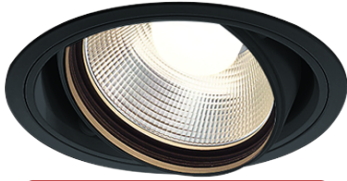

Item no. DD103-4015B8530

Series Name: Versa R-G (DD103)

**DISCONTINUED**

Installation	Recessed mount
Type	
Fixture wattage	40W
Beam angle	14 deg
Color Temp.	3000K
CRI	Ra>85
Luminous	3748 lm
Body	Die-cast aluminum alloy
Body finish	N/A
Trim finish	Black
Reflector finish	N/A
IP Rate	IP20
Light source	COB module
Input Voltage	AC220~240V
Dimming Type	Non-Dimmable
Certificate	CE, CCC
Cut Hole	150mm