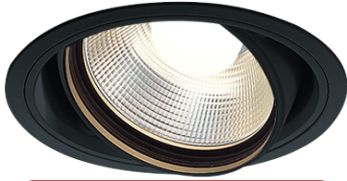

Item no. DD103-4015B8535

Series Name: Versa R-G (DD103)

DISCONTINUED

Installation	Recessed mount
Type	Versa R-G (DD103)
Fixture wattage	40W
Beam angle	14 deg
Color Temp.	3500K
CRI	Ra>85
Luminous	3823 lm
Body	Die-cast aluminum alloy
Body finish	N/A
Trim finish	Black
Reflector finish	N/A
IP Rate	IP20
Light source	COB module
Input Voltage	AC220~240V
Dimming Type	Non-Dimmable
Certificate	CE, CCC
Cut Hole	150mm