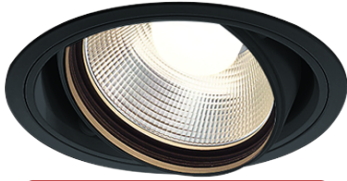

Item no. DD103-4015B8535

Series Name: Versa R-G (DD103)

DISCONTINUED

Installation	Recessed mount
Type	
Fixture wattage	40W
Beam angle	14 deg
Color Temp.	3500K
CRI	Ra>85
Luminous	3823 lm
Body	Die-cast aluminum alloy
Body finish	N/A
Trim finish	Black
Reflector finish	N/A
IP Rate	IP20
Light source	COB module
Input Voltage	AC220~240V
Dimming Type	Non-Dimmable
Certificate	CE, CCC
Cut Hole	150mm