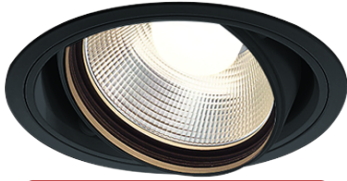

Item no. DD103-4015B8540

Series Name: Versa R-G (DD103)

DISCONTINUED

Installation	Recessed mount
Type	
Fixture wattage	40W
Beam angle	14 deg
Color Temp.	4000K
CRI	Ra>85
Luminous	3860 lm
Body	Die-cast aluminum alloy
Body finish	N/A
Trim finish	Black
Reflector finish	N/A
IP Rate	IP20
Light source	COB module
Input Voltage	AC220~240V
Dimming Type	Non-Dimmable
Certificate	CE, CCC
Cut Hole	150mm