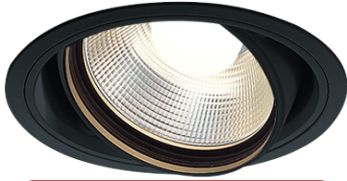

Item no. DD103-4015B8540

Series Name: Versa R-G (DD103)

DISCONTINUED

Installation	Recessed mount
Type	Versa R-G (DD103)
Fixture wattage	40W
Beam angle	14 deg
Color Temp.	4000K
CRI	Ra>85
Luminous	3860 lm
Body	Die-cast aluminum alloy
Body finish	N/A
Trim finish	Black
Reflector finish	N/A
IP Rate	IP20
Light source	COB module
Input Voltage	AC220~240V
Dimming Type	Non-Dimmable
Certificate	CE, CCC
Cut Hole	150mm