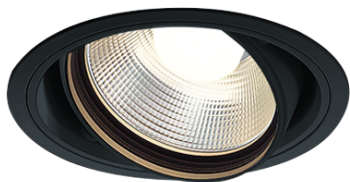

Item no. DD103-4015B9027

Series Name: Versa R-G (DD103)

DISCONTINUED

Installation	Recessed mount
Type	Versa R-G (DD103)
Fixture wattage	40W
Beam angle	14 deg
Color Temp.	2700K
CRI	Ra>90
Luminous	3272 lm
Body	Die-cast aluminum alloy
Body finish	N/A
Trim finish	Black
Reflector finish	N/A
IP Rate	IP20
Light source	COB module
Input Voltage	AC220~240V
Dimming Type	Non-Dimmable
Certificate	CE, CCC
Cut Hole	150mm