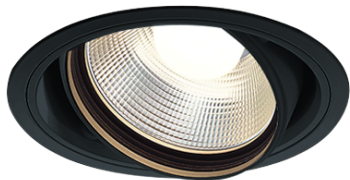

Item no. DD103-4015B9027

Series Name: Versa R-G (DD103)

DISCONTINUED

Installation	Recessed mount
Type	
Fixture wattage	40W
Beam angle	14 deg
Color Temp.	2700K
CRI	Ra>90
Luminous	3272 lm
Body	Die-cast aluminum alloy
Body finish	N/A
Trim finish	Black
Reflector finish	N/A
IP Rate	IP20
Light source	COB module
Input Voltage	AC220~240V
Dimming Type	Non-Dimmable
Certificate	CE, CCC
Cut Hole	150mm