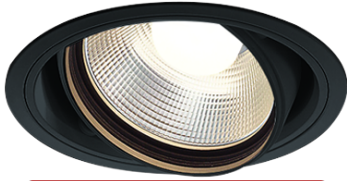

Item no. DD103-4015B9030

Series Name: Versa R-G (DD103)

**DISCONTINUED**

Installation	Recessed mount
Type	Versa R-G (DD103)
Fixture wattage	40W
Beam angle	14 deg
Color Temp.	3000K
CRI	Ra>90
Luminous	3408 lm
Body	Die-cast aluminum alloy
Body finish	N/A
Trim finish	Black
Reflector finish	N/A
IP Rate	IP20
Light source	COB module
Input Voltage	AC220~240V
Dimming Type	Non-Dimmable
Certificate	CE, CCC
Cut Hole	150mm