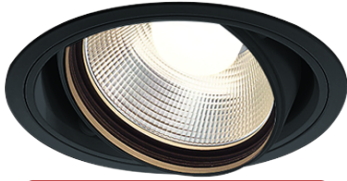

Item no. DD103-4015B9030

Series Name: Versa R-G (DD103)

**DISCONTINUED**

Installation	Recessed mount
Type	
Fixture wattage	40W
Beam angle	14 deg
Color Temp.	3000K
CRI	Ra>90
Luminous	3408 lm
Body	Die-cast aluminum alloy
Body finish	N/A
Trim finish	Black
Reflector finish	N/A
IP Rate	IP20
Light source	COB module
Input Voltage	AC220~240V
Dimming Type	Non-Dimmable
Certificate	CE, CCC
Cut Hole	150mm