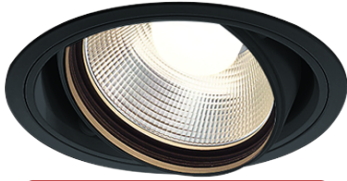

Item no. DD103-4015B9035

Series Name: Versa R-G (DD103)

**DISCONTINUED**

Installation	Recessed mount
Type	
Fixture wattage	40W
Beam angle	14 deg
Color Temp.	3500K
CRI	Ra>90
Luminous	3476 lm
Body	Die-cast aluminum alloy
Body finish	N/A
Trim finish	Black
Reflector finish	N/A
IP Rate	IP20
Light source	COB module
Input Voltage	AC220~240V
Dimming Type	Non-Dimmable
Certificate	CE, CCC
Cut Hole	150mm