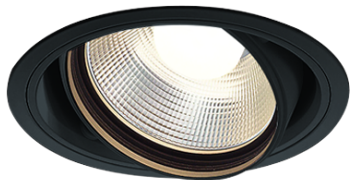

Item no. DD103-4015B9035

Series Name: Versa R-G (DD103)

DISCONTINUED

Installation	Recessed mount
Type	Versa R-G (DD103)
Fixture wattage	40W
Beam angle	14 deg
Color Temp.	3500K
CRI	Ra>90
Luminous	3476 lm
Body	Die-cast aluminum alloy
Body finish	N/A
Trim finish	Black
Reflector finish	N/A
IP Rate	IP20
Light source	COB module
Input Voltage	AC220~240V
Dimming Type	Non-Dimmable
Certificate	CE, CCC
Cut Hole	150mm