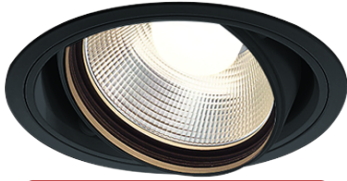

Item no. DD103-4015B9040

Series Name: Versa R-G (DD103)

DISCONTINUED

Installation	Recessed mount
Type	
Fixture wattage	40W
Beam angle	14 deg
Color Temp.	4000K
CRI	Ra>90
Luminous	3510 lm
Body	Die-cast aluminum alloy
Body finish	N/A
Trim finish	Black
Reflector finish	N/A
IP Rate	IP20
Light source	COB module
Input Voltage	AC220~240V
Dimming Type	Non-Dimmable
Certificate	CE, CCC
Cut Hole	150mm