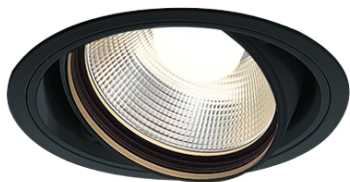

Item no. DD103-4015B9040

Series Name: Versa R-G (DD103)

DISCONTINUED

Installation	Recessed mount
Type	Versa R-G (DD103)
Fixture wattage	40W
Beam angle	14 deg
Color Temp.	4000K
CRI	Ra>90
Luminous	3510 lm
Body	Die-cast aluminum alloy
Body finish	N/A
Trim finish	Black
Reflector finish	N/A
IP Rate	IP20
Light source	COB module
Input Voltage	AC220~240V
Dimming Type	Non-Dimmable
Certificate	CE, CCC
Cut Hole	150mm