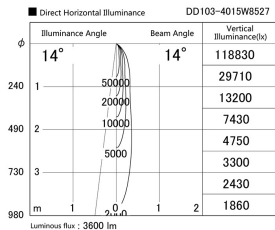

Item no. DD103-4015W8527

Series Name: Versa R-G (DD103)

DISCONTINUED

Installation	Recessed mount
Type	Versa R-G (DD103)
Fixture wattage	40W
Beam angle	14 deg
Color Temp.	2700K
CRI	Ra>85
Luminous	3598 lm
Body	Die-cast aluminum alloy
Body finish	N/A
Trim finish	White
Reflector finish	N/A
IP Rate	IP20
Light source	COB module
Input Voltage	AC220~240V
Dimming Type	Non-Dimmable
Certificate	CE, CCC
Cut Hole	150mm