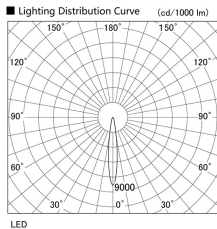

Item no. DD103-4015W8527

Series Name: Versa R-G (DD103)

DISCONTINUED

Installation	Recessed mount
Type	Versa R-G (DD103)
Fixture wattage	40W
Beam angle	14 deg
Color Temp.	2700K
CRI	Ra>85
Luminous	3598 lm
Body	Die-cast aluminum alloy
Body finish	N/A
Trim finish	White
Reflector finish	N/A
IP Rate	IP20
Light source	COB module
Input Voltage	AC220~240V
Dimming Type	Non-Dimmable
Certificate	CE, CCC
Cut Hole	150mm