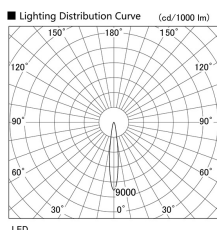

Item no. DD103-4015W8530

Series Name: Versa R-G (DD103)

**DISCONTINUED**

Installation	Recessed mount
Type	
Fixture wattage	40W
Beam angle	14 deg
Color Temp.	3000K
CRI	Ra>85
Luminous	3748 lm
Body	Die-cast aluminum alloy
Body finish	N/A
Trim finish	White
Reflector finish	N/A
IP Rate	IP20
Light source	COB module
Input Voltage	AC220~240V
Dimming Type	Non-Dimmable
Certificate	CE, CCC
Cut Hole	150mm