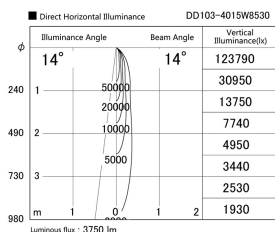

Item no. DD103-4015W8530

Series Name: Versa R-G (DD103)

**DISCONTINUED**

Installation	Recessed mount
Type	
Fixture wattage	40W
Beam angle	14 deg
Color Temp.	3000K
CRI	Ra>85
Luminous	3748 lm
Body	Die-cast aluminum alloy
Body finish	N/A
Trim finish	White
Reflector finish	N/A
IP Rate	IP20
Light source	COB module
Input Voltage	AC220~240V
Dimming Type	Non-Dimmable
Certificate	CE, CCC
Cut Hole	150mm