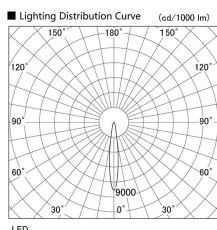

Item no. DD103-4015W8530

Series Name: Versa R-G (DD103)

DISCONTINUED

Installation	Recessed mount
Type	Versa R-G (DD103)
Fixture wattage	40W
Beam angle	14 deg
Color Temp.	3000K
CRI	Ra>85
Luminous	3748 lm
Body	Die-cast aluminum alloy
Body finish	N/A
Trim finish	White
Reflector finish	N/A
IP Rate	IP20
Light source	COB module
Input Voltage	AC220~240V
Dimming Type	Non-Dimmable
Certificate	CE, CCC
Cut Hole	150mm