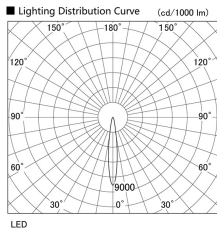

Item no. DD103-4015W8530

Series Name: Versa R-G (DD103)

**DISCONTINUED**

Installation	Recessed mount
Type	
Fixture wattage	40W
Beam angle	14 deg
Color Temp.	3000K
CRI	Ra>85
Luminous	3748 lm
Body	Die-cast aluminum alloy
Body finish	N/A
Trim finish	White
Reflector finish	N/A
IP Rate	IP20
Light source	COB module
Input Voltage	AC220~240V
Dimming Type	Non-Dimmable
Certificate	CE, CCC
Cut Hole	150mm