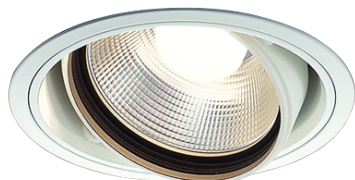

Item no. DD103-4015W8530

Series Name: Versa R-G (DD103)

DISCONTINUED

Installation	Recessed mount
Type	Versa R-G (DD103)
Fixture wattage	40W
Beam angle	14 deg
Color Temp.	3000K
CRI	Ra>85
Luminous	3748 lm
Body	Die-cast aluminum alloy
Body finish	N/A
Trim finish	White
Reflector finish	N/A
IP Rate	IP20
Light source	COB module
Input Voltage	AC220~240V
Dimming Type	Non-Dimmable
Certificate	CE, CCC
Cut Hole	150mm