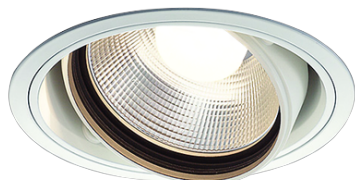

Item no. DD103-4015W8530

Series Name: Versa R-G (DD103)

**DISCONTINUED**

Installation	Recessed mount
Type	
Fixture wattage	40W
Beam angle	14 deg
Color Temp.	3000K
CRI	Ra>85
Luminous	3748 lm
Body	Die-cast aluminum alloy
Body finish	N/A
Trim finish	White
Reflector finish	N/A
IP Rate	IP20
Light source	COB module
Input Voltage	AC220~240V
Dimming Type	Non-Dimmable
Certificate	CE, CCC
Cut Hole	150mm