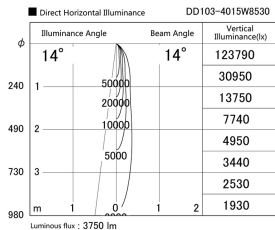

Item no. DD103-4015W8530

Series Name: Versa R-G (DD103)

**DISCONTINUED**

Installation	Recessed mount
Type	
Fixture wattage	40W
Beam angle	14 deg
Color Temp.	3000K
CRI	Ra>85
Luminous	3748 lm
Body	Die-cast aluminum alloy
Body finish	N/A
Trim finish	White
Reflector finish	N/A
IP Rate	IP20
Light source	COB module
Input Voltage	AC220~240V
Dimming Type	Non-Dimmable
Certificate	CE, CCC
Cut Hole	150mm