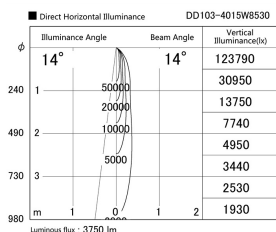

Item no. DD103-4015W8530

Series Name: Versa R-G (DD103)

DISCONTINUED

Installation	Recessed mount
Type	Versa R-G (DD103)
Fixture wattage	40W
Beam angle	14 deg
Color Temp.	3000K
CRI	Ra>85
Luminous	3748 lm
Body	Die-cast aluminum alloy
Body finish	N/A
Trim finish	White
Reflector finish	N/A
IP Rate	IP20
Light source	COB module
Input Voltage	AC220~240V
Dimming Type	Non-Dimmable
Certificate	CE, CCC
Cut Hole	150mm