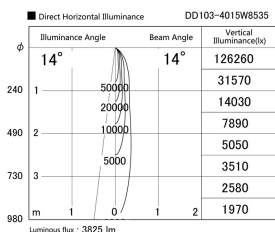

Item no. DD103-4015W8535

Series Name: Versa R-G (DD103)

DISCONTINUED

Installation	Recessed mount
Type	Versa R-G (DD103)
Fixture wattage	40W
Beam angle	14 deg
Color Temp.	3500K
CRI	Ra>85
Luminous	3823 lm
Body	Die-cast aluminum alloy
Body finish	N/A
Trim finish	White
Reflector finish	N/A
IP Rate	IP20
Light source	COB module
Input Voltage	AC220~240V
Dimming Type	Non-Dimmable
Certificate	CE, CCC
Cut Hole	150mm