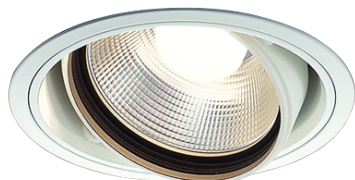

Item no. DD103-4015W8535

Series Name: Versa R-G (DD103)

DISCONTINUED

Installation	Recessed mount
Type	Versa R-G (DD103)
Fixture wattage	40W
Beam angle	14 deg
Color Temp.	3500K
CRI	Ra>85
Luminous	3823 lm
Body	Die-cast aluminum alloy
Body finish	N/A
Trim finish	White
Reflector finish	N/A
IP Rate	IP20
Light source	COB module
Input Voltage	AC220~240V
Dimming Type	Non-Dimmable
Certificate	CE, CCC
Cut Hole	150mm