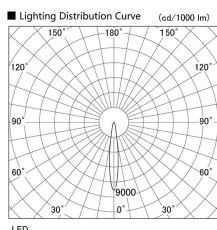

Item no. DD103-4015W8535

Series Name: Versa R-G (DD103)

DISCONTINUED

Installation	Recessed mount
Type	Versa R-G (DD103)
Fixture wattage	40W
Beam angle	14 deg
Color Temp.	3500K
CRI	Ra>85
Luminous	3823 lm
Body	Die-cast aluminum alloy
Body finish	N/A
Trim finish	White
Reflector finish	N/A
IP Rate	IP20
Light source	COB module
Input Voltage	AC220~240V
Dimming Type	Non-Dimmable
Certificate	CE, CCC
Cut Hole	150mm