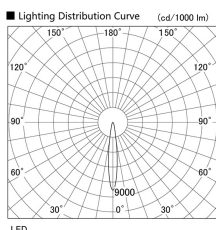

Item no. DD103-4015W8540

Series Name: Versa R-G (DD103)

DISCONTINUED

Installation	Recessed mount
Type	Versa R-G (DD103)
Fixture wattage	40W
Beam angle	14 deg
Color Temp.	4000K
CRI	Ra>85
Luminous	3860 lm
Body	Die-cast aluminum alloy
Body finish	N/A
Trim finish	White
Reflector finish	N/A
IP Rate	IP20
Light source	COB module
Input Voltage	AC220~240V
Dimming Type	Non-Dimmable
Certificate	CE, CCC
Cut Hole	150mm