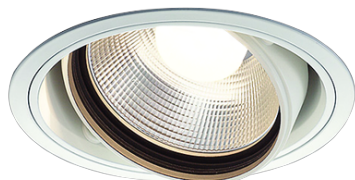

Item no. DD103-4015W8540

Series Name: Versa R-G (DD103)

DISCONTINUED

Installation	Recessed mount
Type	Versa R-G (DD103)
Fixture wattage	40W
Beam angle	14 deg
Color Temp.	4000K
CRI	Ra>85
Luminous	3860 lm
Body	Die-cast aluminum alloy
Body finish	N/A
Trim finish	White
Reflector finish	N/A
IP Rate	IP20
Light source	COB module
Input Voltage	AC220~240V
Dimming Type	Non-Dimmable
Certificate	CE, CCC
Cut Hole	150mm