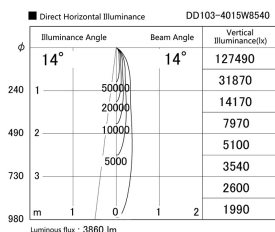

Item no. DD103-4015W8540

Series Name: Versa R-G (DD103)

DISCONTINUED

Installation	Recessed mount
Type	
Fixture wattage	40W
Beam angle	14 deg
Color Temp.	4000K
CRI	Ra>85
Luminous	3860 lm
Body	Die-cast aluminum alloy
Body finish	N/A
Trim finish	White
Reflector finish	N/A
IP Rate	IP20
Light source	COB module
Input Voltage	AC220~240V
Dimming Type	Non-Dimmable
Certificate	CE, CCC
Cut Hole	150mm