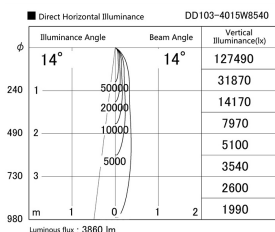

Item no. DD103-4015W8540

Series Name: Versa R-G (DD103)

DISCONTINUED

Installation	Recessed mount
Type	Versa R-G (DD103)
Fixture wattage	40W
Beam angle	14 deg
Color Temp.	4000K
CRI	Ra>85
Luminous	3860 lm
Body	Die-cast aluminum alloy
Body finish	N/A
Trim finish	White
Reflector finish	N/A
IP Rate	IP20
Light source	COB module
Input Voltage	AC220~240V
Dimming Type	Non-Dimmable
Certificate	CE, CCC
Cut Hole	150mm