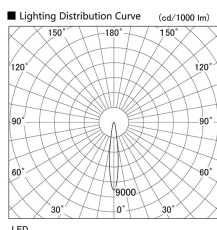

Item no. DD103-4015W8540

Series Name: Versa R-G (DD103)

DISCONTINUED

Installation	Recessed mount
Type	
Fixture wattage	40W
Beam angle	14 deg
Color Temp.	4000K
CRI	Ra>85
Luminous	3860 lm
Body	Die-cast aluminum alloy
Body finish	N/A
Trim finish	White
Reflector finish	N/A
IP Rate	IP20
Light source	COB module
Input Voltage	AC220~240V
Dimming Type	Non-Dimmable
Certificate	CE, CCC
Cut Hole	150mm