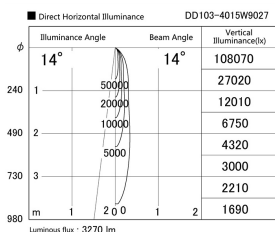

Item no. DD103-4015W9027

Series Name: Versa R-G (DD103)

DISCONTINUED

Installation	Recessed mount
Type	
Fixture wattage	40W
Beam angle	14 deg
Color Temp.	2700K
CRI	Ra>90
Luminous	3272 lm
Body	Die-cast aluminum alloy
Body finish	N/A
Trim finish	White
Reflector finish	N/A
IP Rate	IP20
Light source	COB module
Input Voltage	AC220~240V
Dimming Type	Non-Dimmable
Certificate	CE, CCC
Cut Hole	150mm