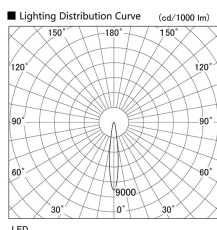

Item no. DD103-4015W9027

Series Name: Versa R-G (DD103)

DISCONTINUED

Installation	Recessed mount
Type	
Fixture wattage	40W
Beam angle	14 deg
Color Temp.	2700K
CRI	Ra>90
Luminous	3272 lm
Body	Die-cast aluminum alloy
Body finish	N/A
Trim finish	White
Reflector finish	N/A
IP Rate	IP20
Light source	COB module
Input Voltage	AC220~240V
Dimming Type	Non-Dimmable
Certificate	CE, CCC
Cut Hole	150mm