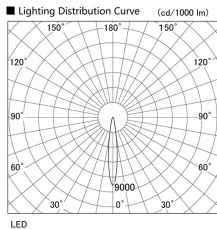

Item no. DD103-4015W9030

Series Name: Versa R-G (DD103)

DISCONTINUED

Installation	Recessed mount
Type	Versa R-G (DD103)
Fixture wattage	40W
Beam angle	14 deg
Color Temp.	3000K
CRI	Ra>90
Luminous	3408 lm
Body	Die-cast aluminum alloy
Body finish	N/A
Trim finish	White
Reflector finish	N/A
IP Rate	IP20
Light source	COB module
Input Voltage	AC220~240V
Dimming Type	Non-Dimmable
Certificate	CE, CCC
Cut Hole	150mm