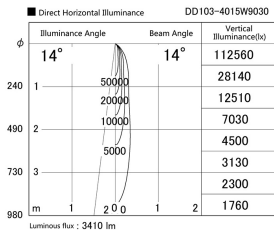

Item no. DD103-4015W9030

Series Name: Versa R-G (DD103)

DISCONTINUED

Installation	Recessed mount
Type	Versa R-G (DD103)
Fixture wattage	40W
Beam angle	14 deg
Color Temp.	3000K
CRI	Ra>90
Luminous	3408 lm
Body	Die-cast aluminum alloy
Body finish	N/A
Trim finish	White
Reflector finish	N/A
IP Rate	IP20
Light source	COB module
Input Voltage	AC220~240V
Dimming Type	Non-Dimmable
Certificate	CE, CCC
Cut Hole	150mm