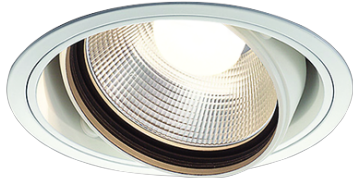

Item no. DD103-4015W9030

Series Name: Versa R-G (DD103)

DISCONTINUED

Installation	Recessed mount
Type	Versa R-G (DD103)
Fixture wattage	40W
Beam angle	14 deg
Color Temp.	3000K
CRI	Ra>90
Luminous	3408 lm
Body	Die-cast aluminum alloy
Body finish	N/A
Trim finish	White
Reflector finish	N/A
IP Rate	IP20
Light source	COB module
Input Voltage	AC220~240V
Dimming Type	Non-Dimmable
Certificate	CE, CCC
Cut Hole	150mm