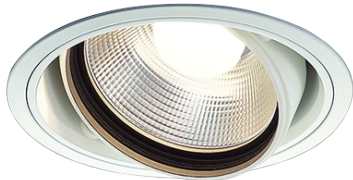

Item no. DD103-4015W9030

Series Name: Versa R-G (DD103)

DISCONTINUED

Installation	Recessed mount
Type	
Fixture wattage	40W
Beam angle	14 deg
Color Temp.	3000K
CRI	Ra>90
Luminous	3408 lm
Body	Die-cast aluminum alloy
Body finish	N/A
Trim finish	White
Reflector finish	N/A
IP Rate	IP20
Light source	COB module
Input Voltage	AC220~240V
Dimming Type	Non-Dimmable
Certificate	CE, CCC
Cut Hole	150mm