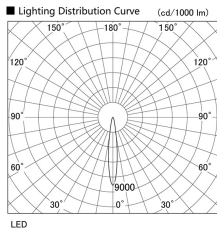

Item no. DD103-4015W9030

Series Name: Versa R-G (DD103)

DISCONTINUED

Installation	Recessed mount
Type	
Fixture wattage	40W
Beam angle	14 deg
Color Temp.	3000K
CRI	Ra>90
Luminous	3408 lm
Body	Die-cast aluminum alloy
Body finish	N/A
Trim finish	White
Reflector finish	N/A
IP Rate	IP20
Light source	COB module
Input Voltage	AC220~240V
Dimming Type	Non-Dimmable
Certificate	CE, CCC
Cut Hole	150mm