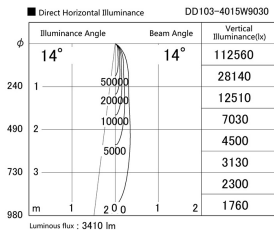

Item no. DD103-4015W9030

Series Name: Versa R-G (DD103)

DISCONTINUED

Installation	Recessed mount
Type	
Fixture wattage	40W
Beam angle	14 deg
Color Temp.	3000K
CRI	Ra>90
Luminous	3408 lm
Body	Die-cast aluminum alloy
Body finish	N/A
Trim finish	White
Reflector finish	N/A
IP Rate	IP20
Light source	COB module
Input Voltage	AC220~240V
Dimming Type	Non-Dimmable
Certificate	CE, CCC
Cut Hole	150mm