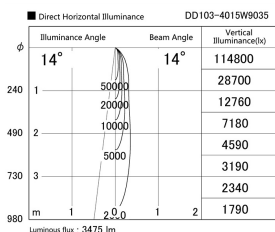

Item no. DD103-4015W9035

Series Name: Versa R-G (DD103)

DISCONTINUED

Installation	Recessed mount
Type	Versa R-G (DD103)
Fixture wattage	40W
Beam angle	14 deg
Color Temp.	3500K
CRI	Ra>90
Luminous	3476 lm
Body	Die-cast aluminum alloy
Body finish	N/A
Trim finish	White
Reflector finish	N/A
IP Rate	IP20
Light source	COB module
Input Voltage	AC220~240V
Dimming Type	Non-Dimmable
Certificate	CE, CCC
Cut Hole	150mm