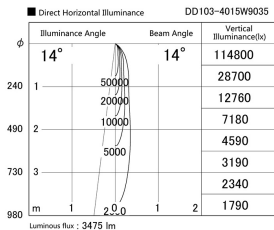

Item no. DD103-4015W9035

Series Name: Versa R-G (DD103)

**DISCONTINUED**

Installation	Recessed mount
Type	
Fixture wattage	40W
Beam angle	14 deg
Color Temp.	3500K
CRI	Ra>90
Luminous	3476 lm
Body	Die-cast aluminum alloy
Body finish	N/A
Trim finish	White
Reflector finish	N/A
IP Rate	IP20
Light source	COB module
Input Voltage	AC220~240V
Dimming Type	Non-Dimmable
Certificate	CE, CCC
Cut Hole	150mm