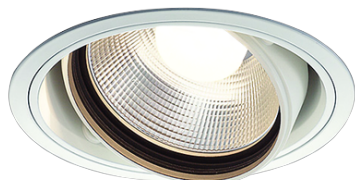

Item no. DD103-4015W9035

Series Name: Versa R-G (DD103)

DISCONTINUED

Installation	Recessed mount
Type	Versa R-G (DD103)
Fixture wattage	40W
Beam angle	14 deg
Color Temp.	3500K
CRI	Ra>90
Luminous	3476 lm
Body	Die-cast aluminum alloy
Body finish	N/A
Trim finish	White
Reflector finish	N/A
IP Rate	IP20
Light source	COB module
Input Voltage	AC220~240V
Dimming Type	Non-Dimmable
Certificate	CE, CCC
Cut Hole	150mm