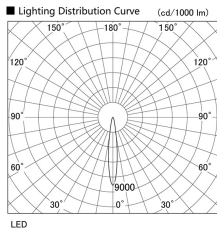

Item no. DD103-4015W9035

Series Name: Versa R-G (DD103)

**DISCONTINUED**

Installation	Recessed mount
Type	
Fixture wattage	40W
Beam angle	14 deg
Color Temp.	3500K
CRI	Ra>90
Luminous	3476 lm
Body	Die-cast aluminum alloy
Body finish	N/A
Trim finish	White
Reflector finish	N/A
IP Rate	IP20
Light source	COB module
Input Voltage	AC220~240V
Dimming Type	Non-Dimmable
Certificate	CE, CCC
Cut Hole	150mm