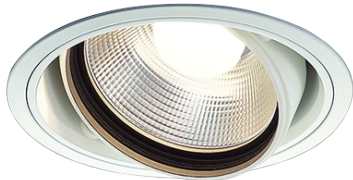

Item no. DD103-4015W9035

Series Name: Versa R-G (DD103)

**DISCONTINUED**

Installation	Recessed mount
Type	
Fixture wattage	40W
Beam angle	14 deg
Color Temp.	3500K
CRI	Ra>90
Luminous	3476 lm
Body	Die-cast aluminum alloy
Body finish	N/A
Trim finish	White
Reflector finish	N/A
IP Rate	IP20
Light source	COB module
Input Voltage	AC220~240V
Dimming Type	Non-Dimmable
Certificate	CE, CCC
Cut Hole	150mm