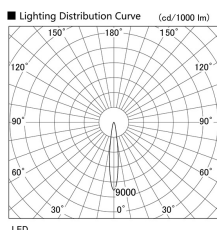

Item no. DD103-4015W9035

Series Name: Versa R-G (DD103)

DISCONTINUED

Installation	Recessed mount
Type	Versa R-G (DD103)
Fixture wattage	40W
Beam angle	14 deg
Color Temp.	3500K
CRI	Ra>90
Luminous	3476 lm
Body	Die-cast aluminum alloy
Body finish	N/A
Trim finish	White
Reflector finish	N/A
IP Rate	IP20
Light source	COB module
Input Voltage	AC220~240V
Dimming Type	Non-Dimmable
Certificate	CE, CCC
Cut Hole	150mm