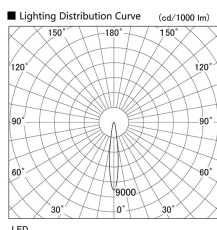

Item no. DD103-4015W9040

Series Name: Versa R-G (DD103)

**DISCONTINUED**

Installation	Recessed mount
Type	
Fixture wattage	40W
Beam angle	14 deg
Color Temp.	4000K
CRI	Ra>90
Luminous	3510 lm
Body	Die-cast aluminum alloy
Body finish	N/A
Trim finish	White
Reflector finish	N/A
IP Rate	IP20
Light source	COB module
Input Voltage	AC220~240V
Dimming Type	Non-Dimmable
Certificate	CE, CCC
Cut Hole	150mm