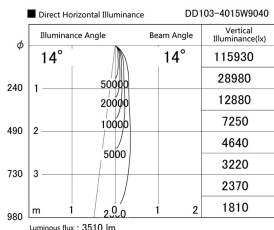

Item no. DD103-4015W9040

Series Name: Versa R-G (DD103)

**DISCONTINUED**

Installation	Recessed mount
Type	
Fixture wattage	40W
Beam angle	14 deg
Color Temp.	4000K
CRI	Ra>90
Luminous	3510 lm
Body	Die-cast aluminum alloy
Body finish	N/A
Trim finish	White
Reflector finish	N/A
IP Rate	IP20
Light source	COB module
Input Voltage	AC220~240V
Dimming Type	Non-Dimmable
Certificate	CE, CCC
Cut Hole	150mm