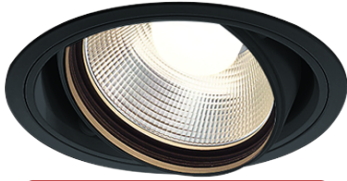

Item no. DD103-4020B8527

Series Name: Versa R-G (DD103)

DISCONTINUED

Installation	Recessed mount
Type	
Fixture wattage	40W
Beam angle	18 deg
Color Temp.	2700K
CRI	Ra>85
Luminous	3596 lm
Body	Die-cast aluminum alloy
Body finish	N/A
Trim finish	Black
Reflector finish	N/A
IP Rate	IP20
Light source	COB module
Input Voltage	AC220~240V
Dimming Type	Non-Dimmable
Certificate	CE, CCC
Cut Hole	150mm